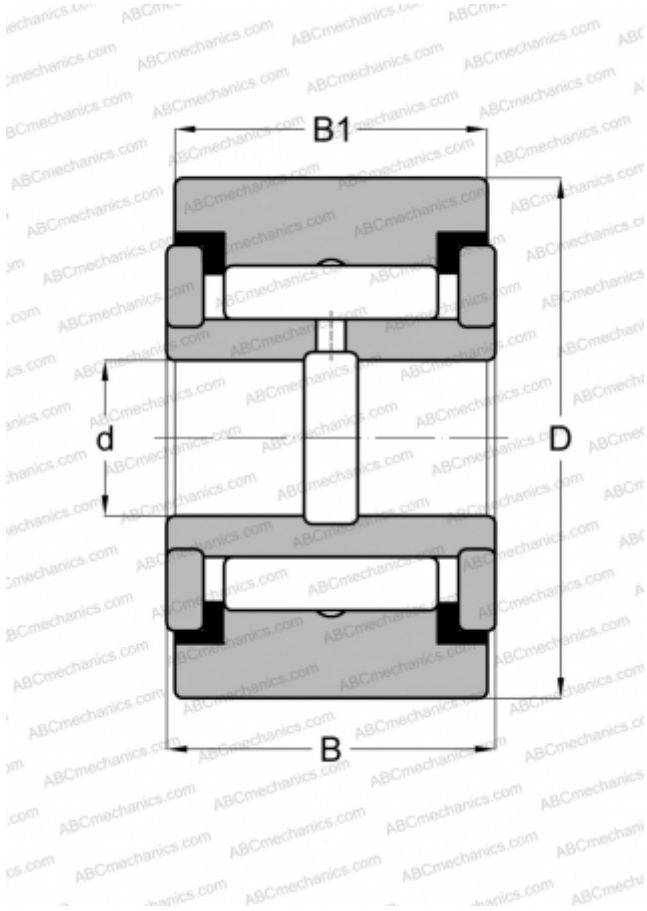

## YCRS 32 ABC

Yoke type track roller

TYPE: Roller bearings, Yoke type track rollers, With axial guidance, Full complement needle roller set, sealing rings on both sides, cylindrical outer ring, inch size

### Technical specification

#### DIMENSIONS, MM

d	15,875
D	50,800
B	33,338
B1	31,750