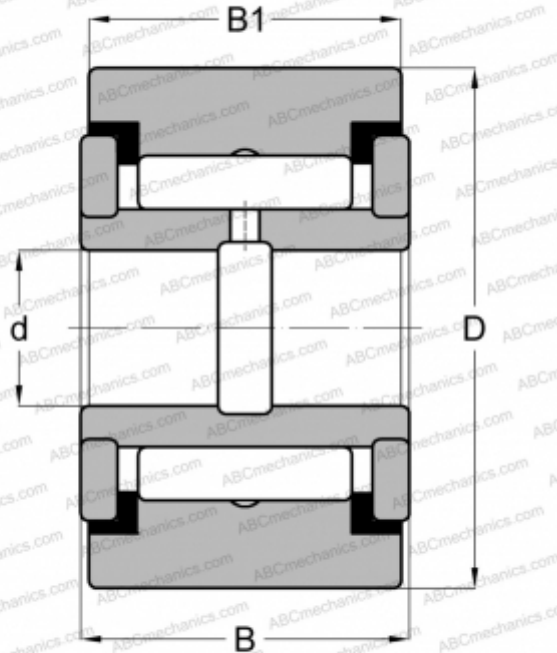

RF 32 PP INA

Yoke type track roller

TYPE: Roller bearings, Yoke type track rollers, With axial guidance, Full complement needle roller set, sealing rings on both sides, cylindrical outer ring, inch size

Technical specification

DIMENSIONS, MM

d	15,875
D	50,800
B	33,338
B1	31,750

WEIGHT, KG

0,476

MANUFACTURER

[INA](#)

INTERCHANGE