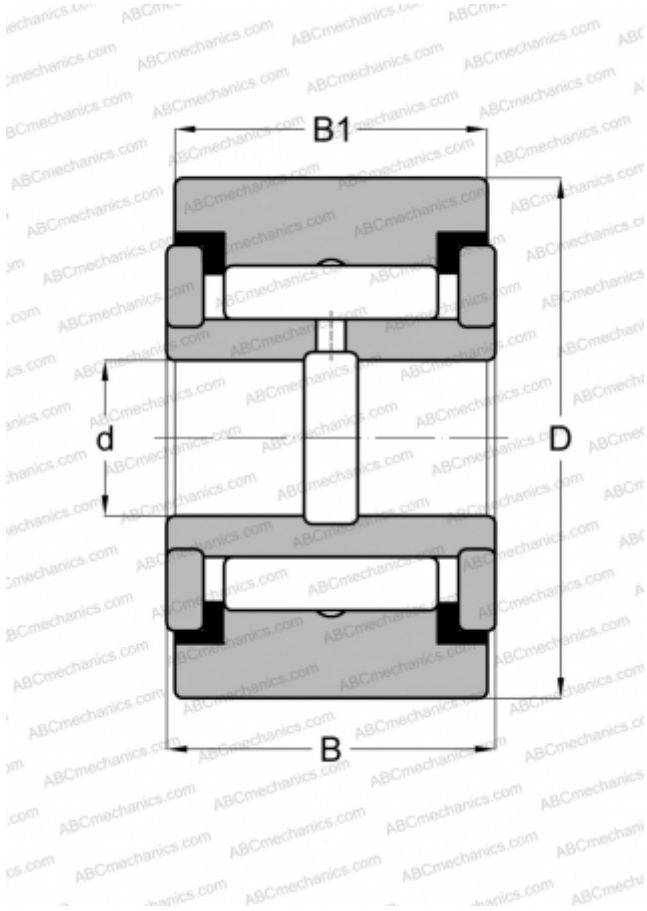

## YCRS 32 TORRINGTON

Yoke type track roller

TYPE: Roller bearings, Yoke type track rollers, With axial guidance, Full complement needle roller set, sealing rings on both sides, cylindrical outer ring, inch size

### Technical specification

#### DIMENSIONS, MM

d	15,875
D	50,800
B	33,338
B1	31,750