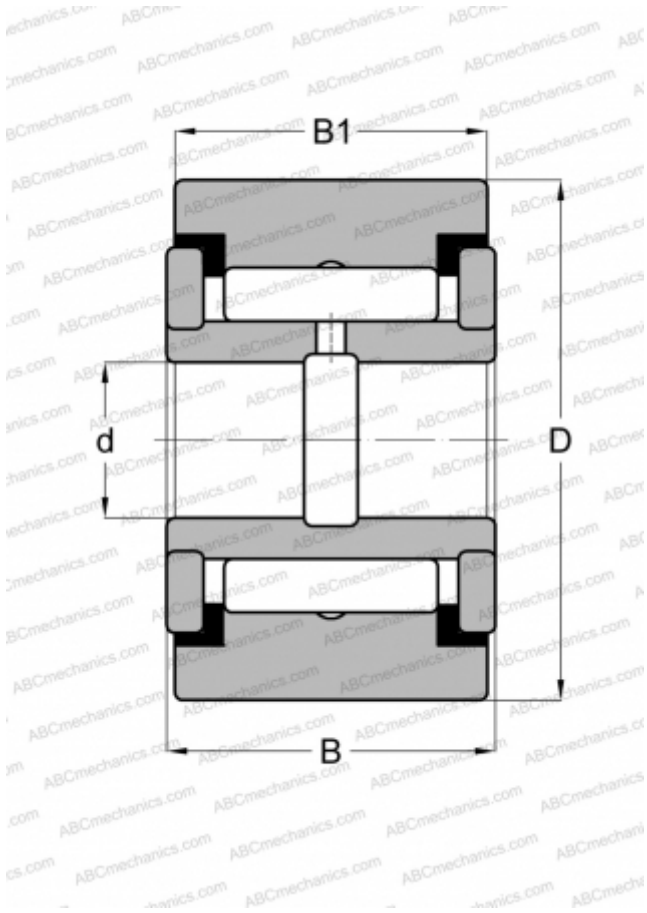

## RF 36 PP INA

Yoke type track roller

TYPE: Roller bearings, Yoke type track rollers, With axial guidance, Full complement needle roller set, sealing rings on both sides, cylindrical outer ring, inch size

#### DIMENSIONS, MM

d	15,875
D	57,150
B	33,338
B1	31,750

#### WEIGHT, KG

0,599