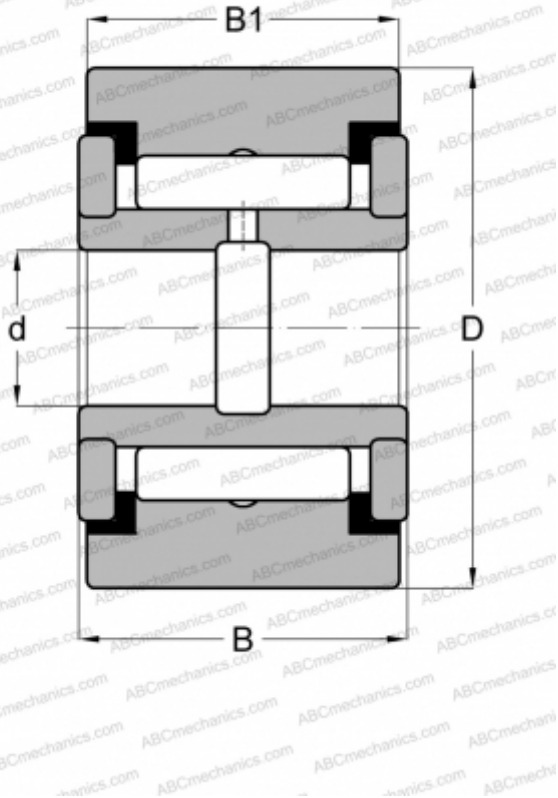

## RF 40 PP INA

Yoke type track roller

TYPE: Roller bearings, Yoke type track rollers, With axial guidance, Full complement needle roller set, sealing rings on both sides, cylindrical outer ring, inch size

### Technical specification

#### DIMENSIONS, MM

d	19,050
D	63,500
B	39,688
B1	38,100

#### WEIGHT, KG

0,816