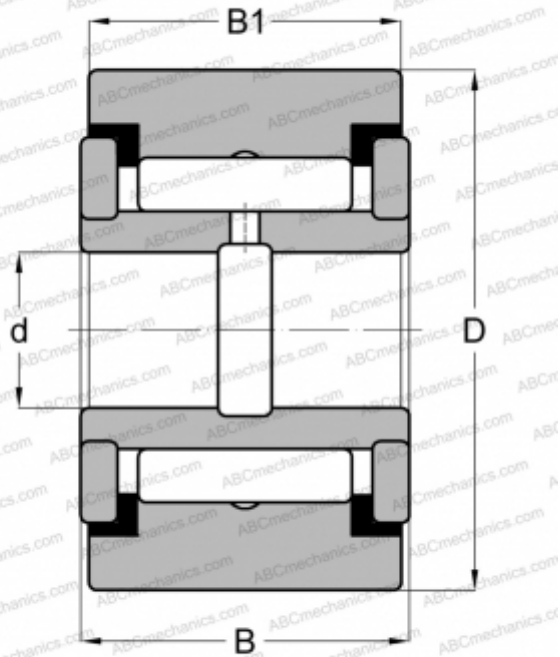

RF 44 PP INA

Yoke type track roller

TYPE: Roller bearings, Yoke type track rollers, With axial guidance, Full complement needle roller set, sealing rings on both sides, cylindrical outer ring, inch size

Technical specification

DIMENSIONS, MM

d	19,050
D	69,850
B	39,688
B1	38,100

WEIGHT, KG

1,021

MANUFACTURER

[INA](#)

INTERCHANGE