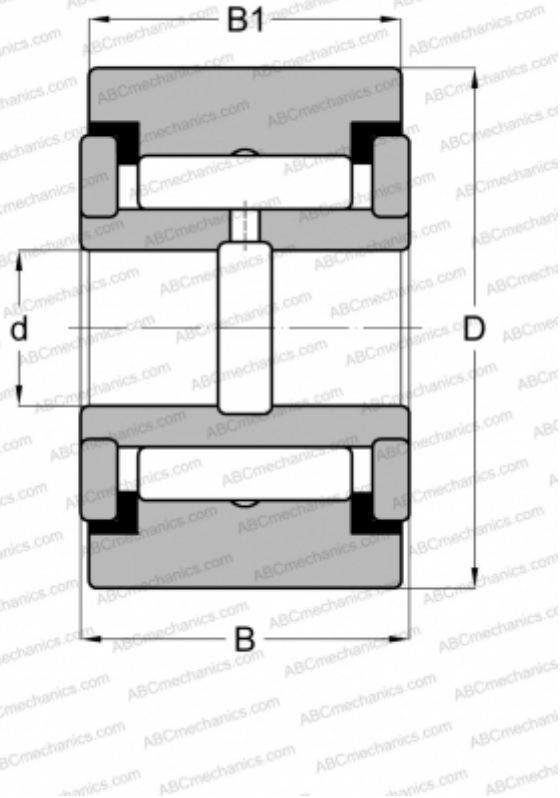

## YR 2 3/4 X SKF

Yoke type track roller

TYPE: Roller bearings, Yoke type track rollers, With axial guidance, Full complement needle roller set, sealing rings on both sides, cylindrical outer ring, inch size

### Technical specification

#### DIMENSIONS, MM

d	19,050
D	69,850
B	39,688
B1	38,100

#### WEIGHT, KG

1,021