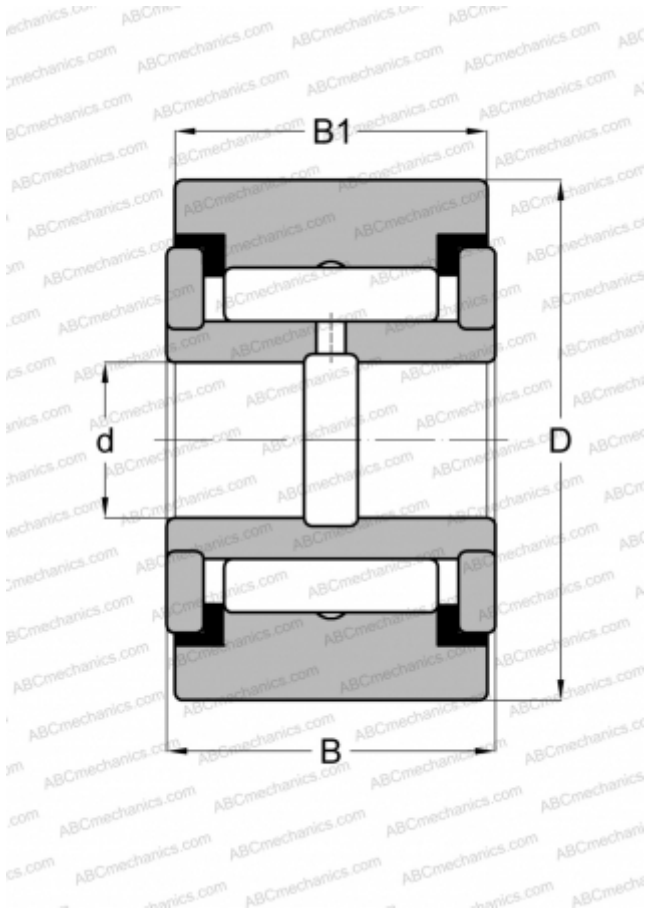

## Y 96 L RBC

Yoke type track roller

TYPE: Roller bearings, Yoke type track rollers, With axial guidance, Full complement needle roller set, sealing rings on both sides, cylindrical outer ring, inch size

#### DIMENSIONS, MM

d	25,400
D	76,200
B	46,038
B1	44,450

#### WEIGHT, KG

1,406