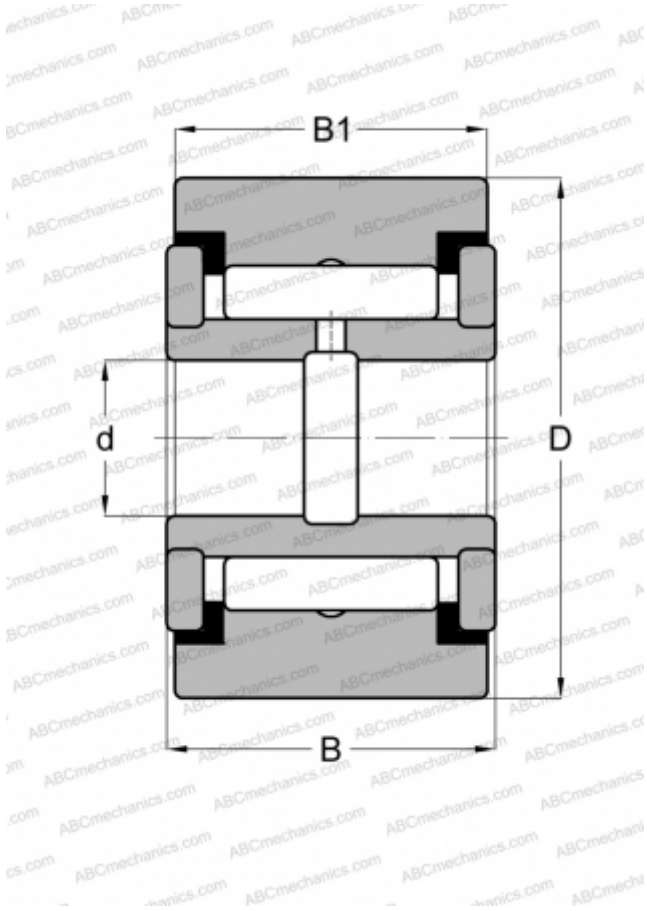

## YCRS 48 TORRINGTON

Yoke type track roller

TYPE: Roller bearings, Yoke type track rollers, With axial guidance, Full complement needle roller set, sealing rings on both sides, cylindrical outer ring, inch size

### Technical specification

#### DIMENSIONS, MM

d	25,400
D	76,200
B	46,038
B1	44,450

#### WEIGHT, KG

1,406