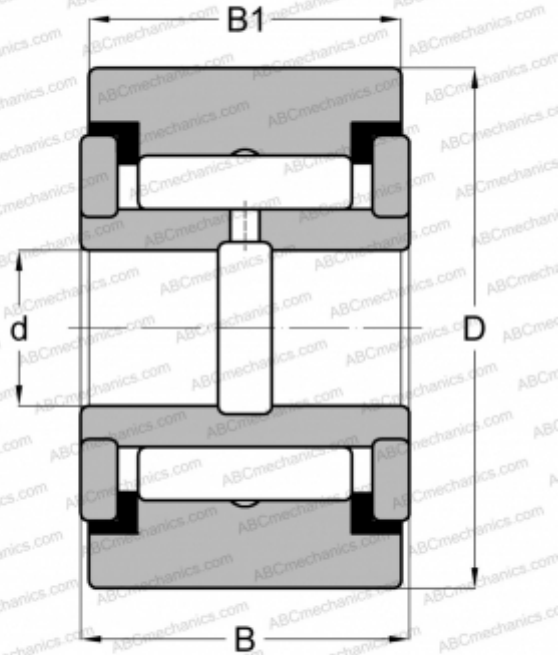

## YCRS 52 ABC

Yoke type track roller

TYPE: Roller bearings, Yoke type track rollers, With axial guidance, Full complement needle roller set, sealing rings on both sides, cylindrical outer ring, inch size

#### DIMENSIONS, MM

d	25,400
D	82,550
B	46,038
B1	44,450

#### WEIGHT, KG

1,642