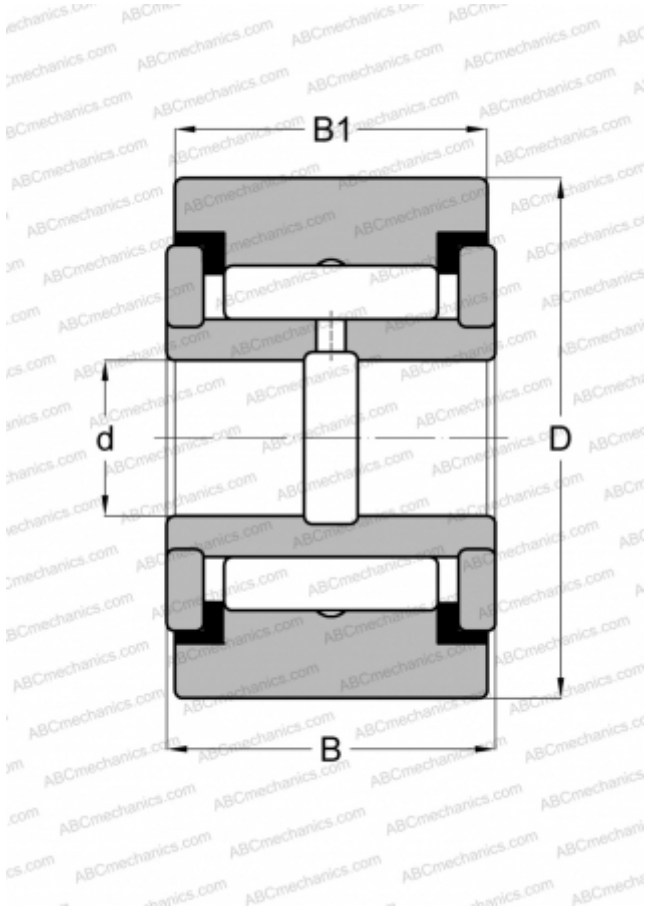

## RF 52 PP INA

Yoke type track roller

TYPE: Roller bearings, Yoke type track rollers, With axial guidance, Full complement needle roller set, sealing rings on both sides, cylindrical outer ring, inch size

### Technical specification

#### DIMENSIONS, MM

d	25,400
D	82,550
B	46,038
B1	44,450

#### WEIGHT, KG

1,642