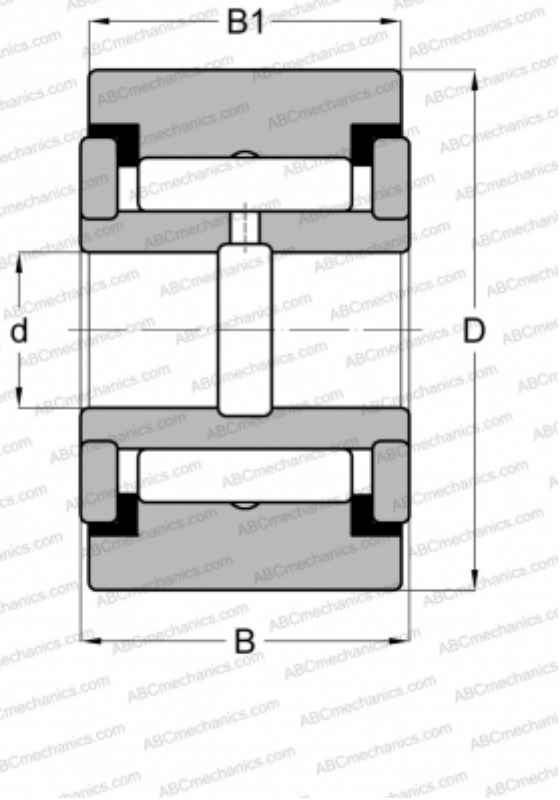

## YR 3 1/4 X SKF

Yoke type track roller

TYPE: Roller bearings, Yoke type track rollers, With axial guidance, Full complement needle roller set, sealing rings on both sides, cylindrical outer ring, inch size

### Technical specification

#### DIMENSIONS, MM

d	25,400
D	82,550
B	46,038
B1	44,450

#### WEIGHT, KG

1,642