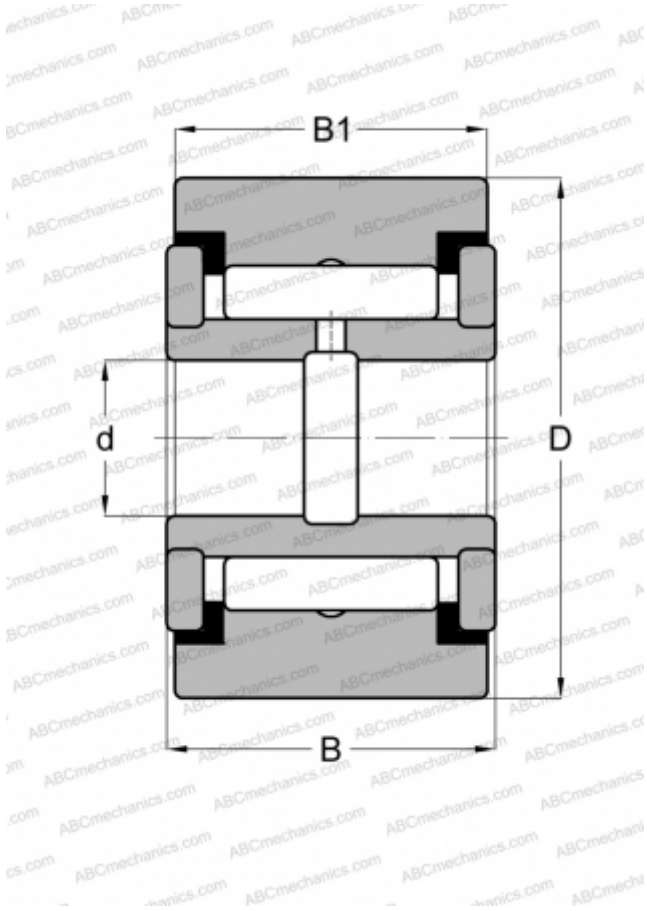

## YCRS 52 TORRINGTON

Yoke type track roller

TYPE: Roller bearings, Yoke type track rollers, With axial guidance, Full complement needle roller set, sealing rings on both sides, cylindrical outer ring, inch size

### Technical specification

#### DIMENSIONS, MM

d	25,400
D	82,550
B	46,038
B1	44,450

#### WEIGHT, KG

1,642