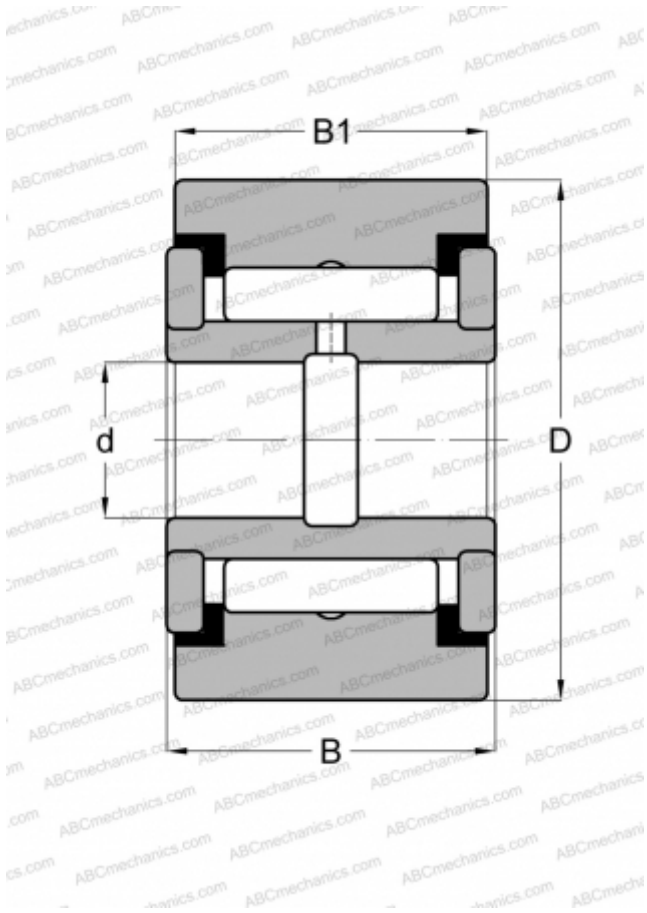

YCRS 56 ABC

Yoke type track roller

TYPE: Roller bearings, Yoke type track rollers, With axial guidance, Full complement needle roller set, sealing rings on both sides, cylindrical outer ring, inch size

Technical specification

DIMENSIONS, MM

d	28,575
D	88,900
B	52,388
B1	50,800

WEIGHT, KG

2,245

MANUFACTURER

[ABC](#)

INTERCHANGE

INA	RF 56 PP
McGill	CYR 3 1/2 S
RBC	Y 112 L
SKF	YR 3 1/2 X
TORRINGTON	YCRS 56
IKO	CRY 56 VUU