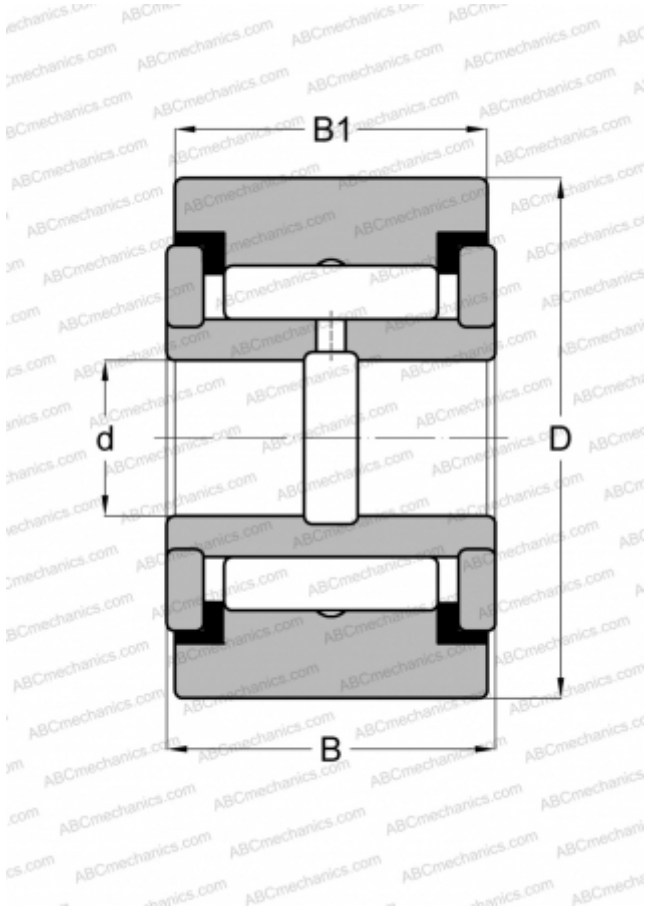

## RF 56 PP INA

Yoke type track roller

TYPE: Roller bearings, Yoke type track rollers, With axial guidance, Full complement needle roller set, sealing rings on both sides, cylindrical outer ring, inch size

### Technical specification

#### DIMENSIONS, MM

d	28,575
D	88,900
B	52,388
B1	50,800

#### WEIGHT, KG

2,245