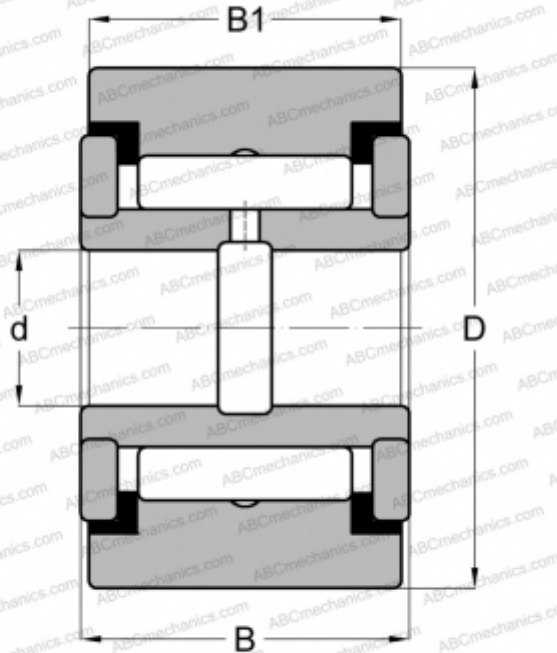

YCRS 56 TORRINGTON

Yoke type track roller

TYPE: Roller bearings, Yoke type track rollers, With axial guidance, Full complement needle roller set, sealing rings on both sides, cylindrical outer ring, inch size

Technical specification

DIMENSIONS, MM

d	28,575
D	88,900
B	52,388
B1	50,800

WEIGHT, KG

2,245

MANUFACTURER

[TORRINGTON](#)

INTERCHANGE