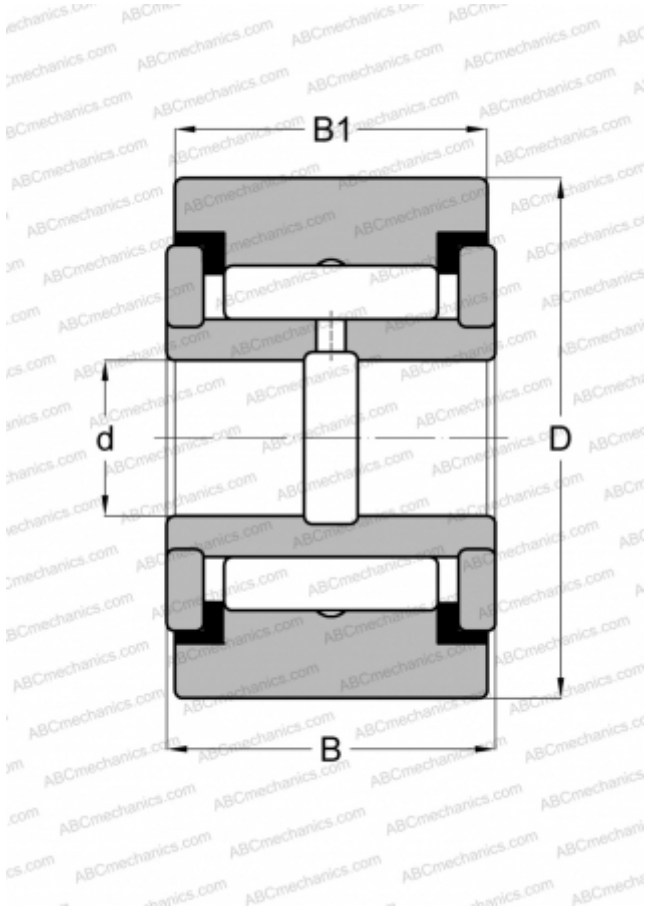

## CYR 5 S McGill

Yoke type track roller

TYPE: Roller bearings, Yoke type track rollers, With axial guidance, Full complement needle roller set, sealing rings on both sides, cylindrical outer ring, inch size

### Technical specification

#### DIMENSIONS, MM

d	44,450
D	127,000
B	73,025
B1	69,850

#### WEIGHT, KG

5,987