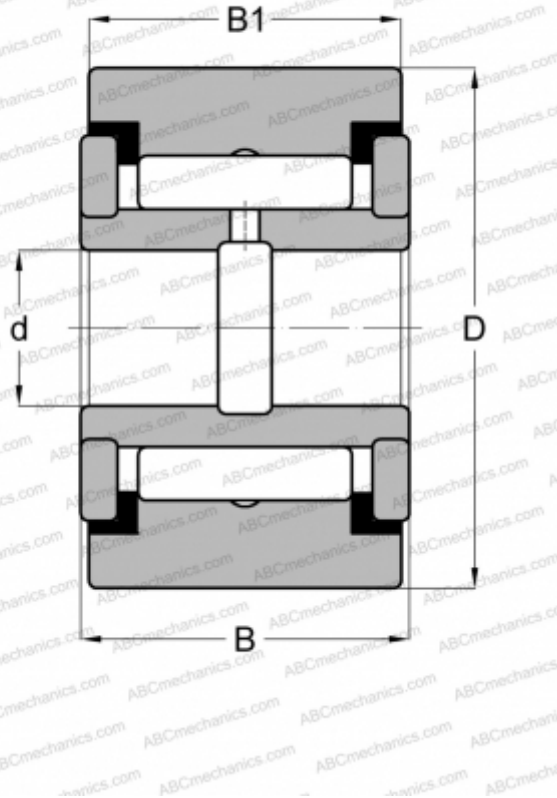

## Y 160 L RBC

Yoke type track roller

TYPE: Roller bearings, Yoke type track rollers, With axial guidance, Full complement needle roller set, sealing rings on both sides, cylindrical outer ring, inch size

### Technical specification

#### DIMENSIONS, MM

d	44,450
D	127,000
B	73,025
B1	69,850

#### WEIGHT, KG

5,987