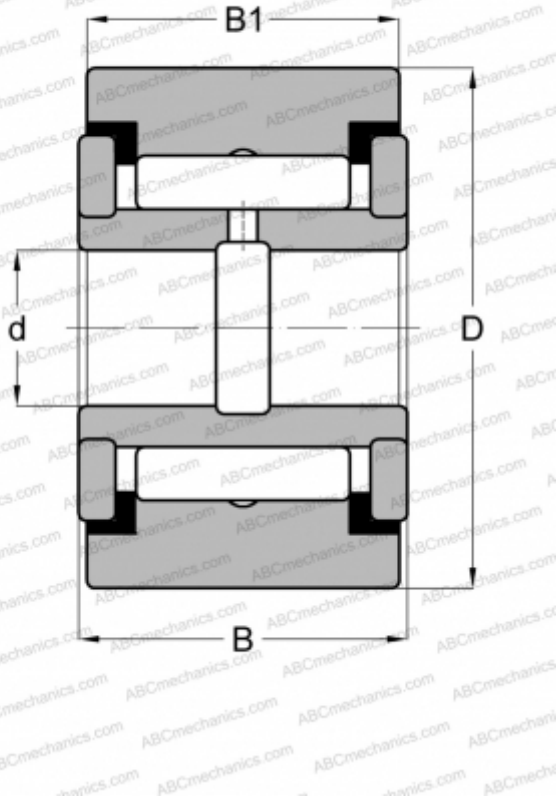

## YCRS 80 TORRINGTON

Yoke type track roller

TYPE: Roller bearings, Yoke type track rollers, With axial guidance, Full complement needle roller set, sealing rings on both sides, cylindrical outer ring, inch size

### Technical specification

#### DIMENSIONS, MM

|    |         |
|----|---------|
| d  | 44,450  |
| D  | 127,000 |
| B  | 73,025  |
| B1 | 69,850  |

#### WEIGHT, KG

5,987