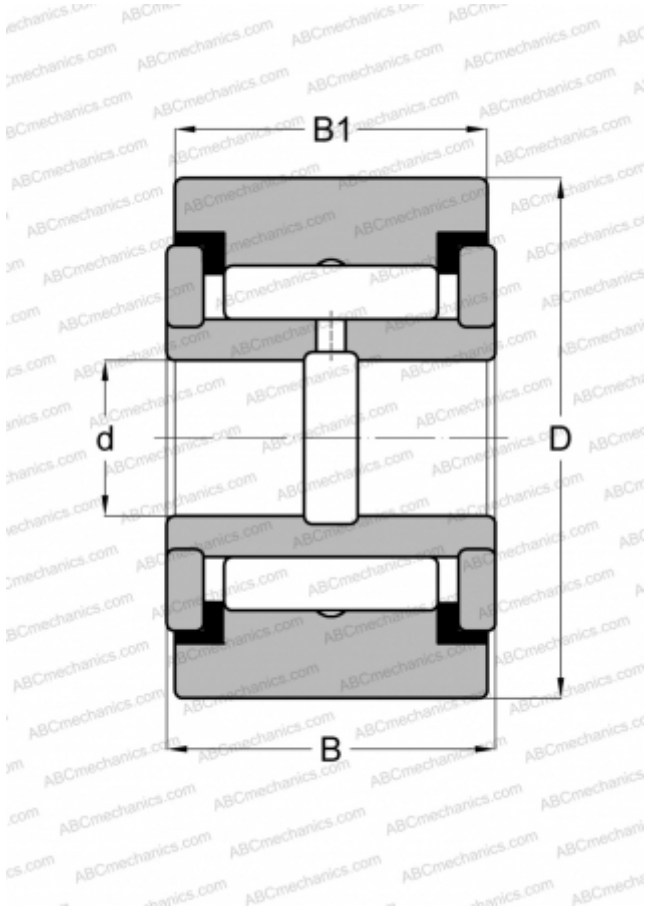

## YCRS 96 ABC

Yoke type track roller

TYPE: Roller bearings, Yoke type track rollers, With axial guidance, Full complement needle roller set, sealing rings on both sides, cylindrical outer ring, inch size

### Technical specification

#### DIMENSIONS, MM

d	57,150
D	152,400
B	85,725
B1	82,550

#### WEIGHT, KG

9,934