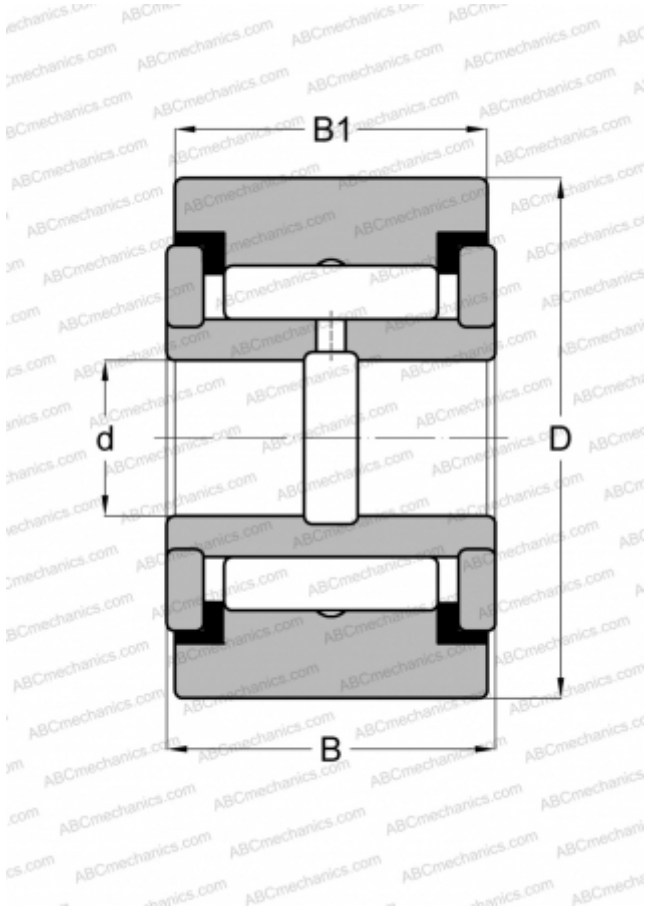

YCRS 96 TORRINGTON

Yoke type track roller

TYPE: Roller bearings, Yoke type track rollers, With axial guidance, Full complement needle roller set, sealing rings on both sides, cylindrical outer ring, inch size

Technical specification

DIMENSIONS, MM

d	57,150
D	152,400
B	85,725
B1	82,550

WEIGHT, KG

9,934

MANUFACTURER

[TORRINGTON](#)

INTERCHANGE