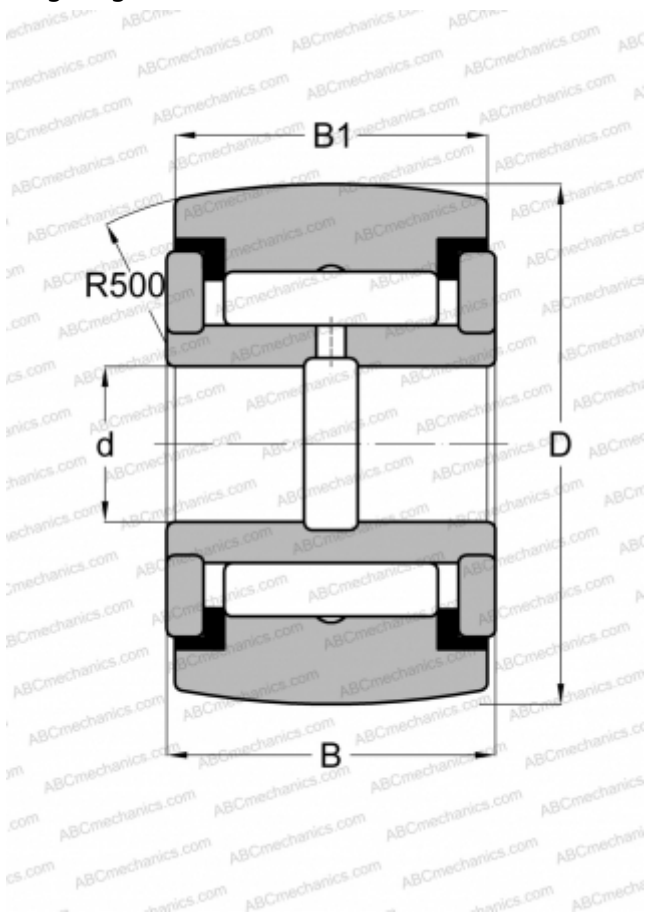

RF 12 PPY INA

Yoke type track roller

TYPE: Roller bearings, Yoke type track rollers, With axial guidance, Full complement needle roller set, sealing rings on both sides, inch size

Technical specification

DIMENSIONS, MM

| | |
|----|--------|
| d | 6,350 |
| D | 19,050 |
| B | 14,288 |
| B1 | 12,700 |

WEIGHT, KG

0,027

MANUFACTURER

[INA](#)

INTERCHANGE

| | |
|---------------|-----------------------------|
| ABC | YCRSC 12 |
| McGill | CCYR 3/4 S |
| RBC | CY 24 L |
| SMITH BEARING | YR 3/4 XC |
| TORRINGTON | YCRSC 12 |
| IKO | CRY 12 VUUR |