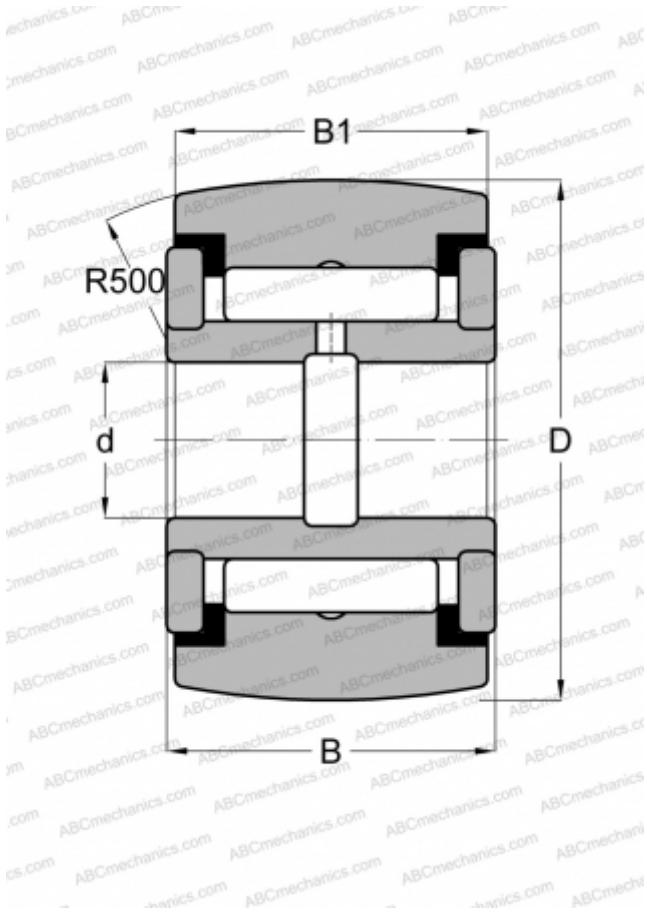

RF 14 PPY INA

Yoke type track roller

TYPE: Roller bearings, Yoke type track rollers, With axial guidance, Full complement needle roller set, sealing rings on both sides, inch size

Technical specification

DIMENSIONS, MM

d	6,350
D	22,225
B	14,288
B1	12,700

WEIGHT, KG

0,036

MANUFACTURER

[INA](#)

INTERCHANGE

ABC	YCRSC 14
McGill	CCYR 7/8 S
RBC	CY 28 L
SMITH BEARING	YR 7/8 XC
TORRINGTON	YCRSC 14
IKO	CRY 14 VUUR