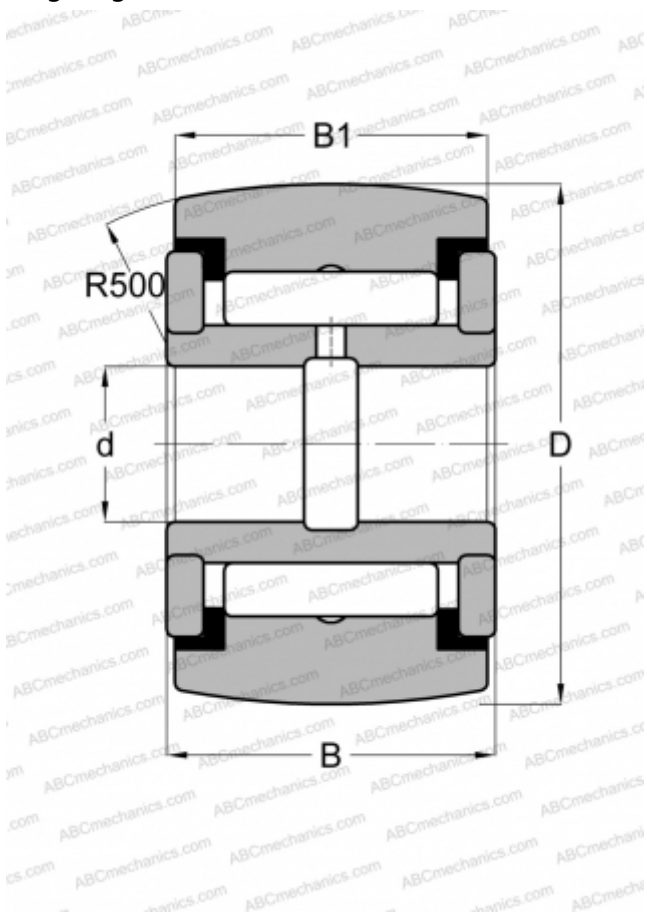

CY 28 L RBC

Yoke type track roller

TYPE: Roller bearings, Yoke type track rollers, With axial guidance, Full complement needle roller set, sealing rings on both sides, inch size

Technical specification

DIMENSIONS, MM

d	6,350
D	22,225
B	14,288
B1	12,700

WEIGHT, KG

0,036

MANUFACTURER

[RBC](#)

INTERCHANGE

ABC	YCRSC 14
INA	RF 14 PPY
McGill	CCYR 7/8 S
SMITH BEARING	YR 7/8 XC
TORRINGTON	YCRSC 14
IKO	CRY 14 VUUR