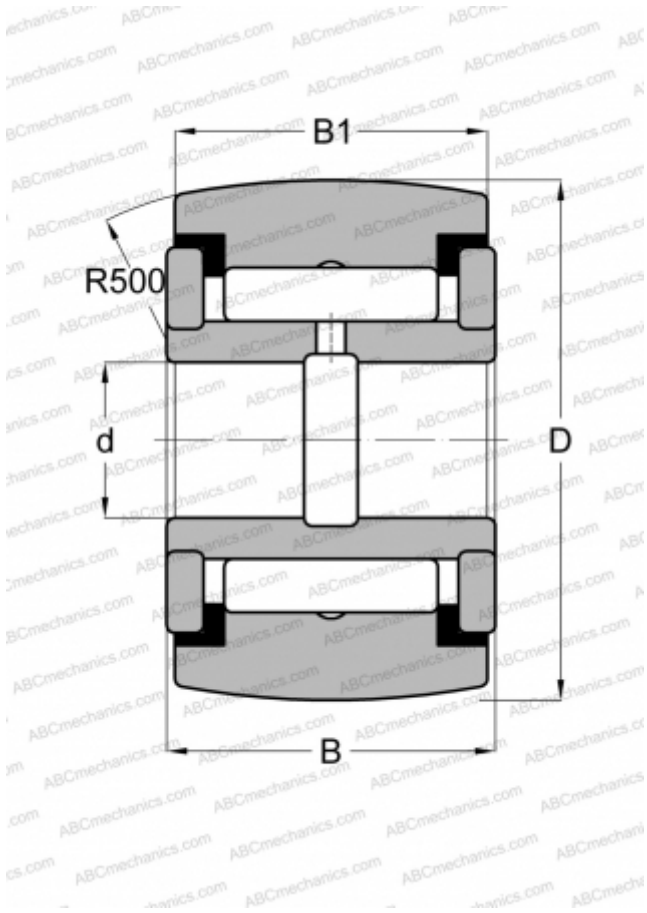

YCRSC 16 ABC

Yoke type track roller

TYPE: Roller bearings, Yoke type track rollers, With axial guidance, Full complement needle roller set, sealing rings on both sides, inch size

Technical specification

DIMENSIONS, MM

d	7,938
D	25,400
B	17,463
B1	15,875

WEIGHT, KG

0,068

MANUFACTURER

[ABC](#)

INTERCHANGE

INA	RF 16 PPY
McGill	CCYR 1 S
RBC	CY 32 L
SMITH BEARING	YR 1 XC
TORRINGTON	YCRSC 16
IKO	CRY 16 VUUR