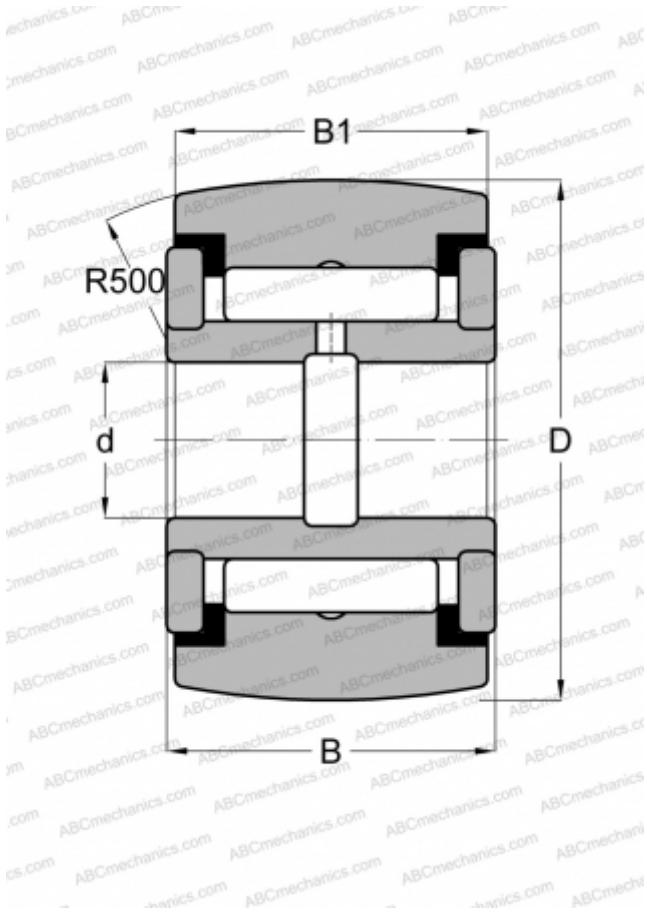

## CY 32 L RBC

Yoke type track roller

TYPE: Roller bearings, Yoke type track rollers, With axial guidance, Full complement needle roller set, sealing rings on both sides, inch size

### Technical specification

#### DIMENSIONS, MM

d	7,938
D	25,400
B	17,463
B1	15,875

#### WEIGHT, KG

0,068