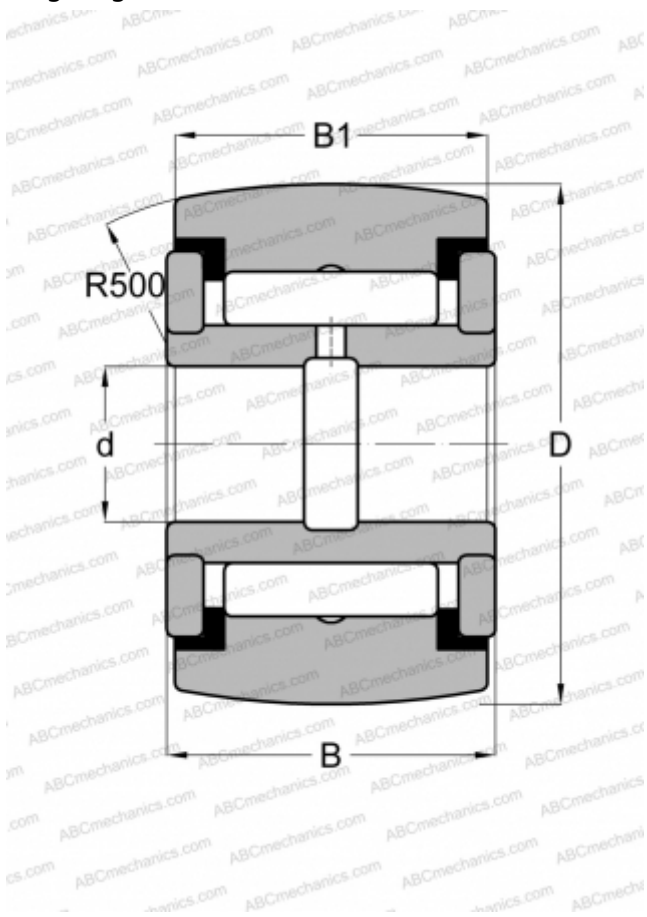

YCRSC 16 TORRINGTON

Yoke type track roller

TYPE: Roller bearings, Yoke type track rollers, With axial guidance, Full complement needle roller set, sealing rings on both sides, inch size

Technical specification

DIMENSIONS, MM

d	7,938
D	25,400
B	17,463
B1	15,875

WEIGHT, KG

0,068

MANUFACTURER

[TORRINGTON](#)

INTERCHANGE

ABC	YCRSC 16
INA	RF 16 PPY
McGill	CCYR 1 S
RBC	CY 32 L
SMITH BEARING	YR 1 XC
IKO	CRY 16 VUUR