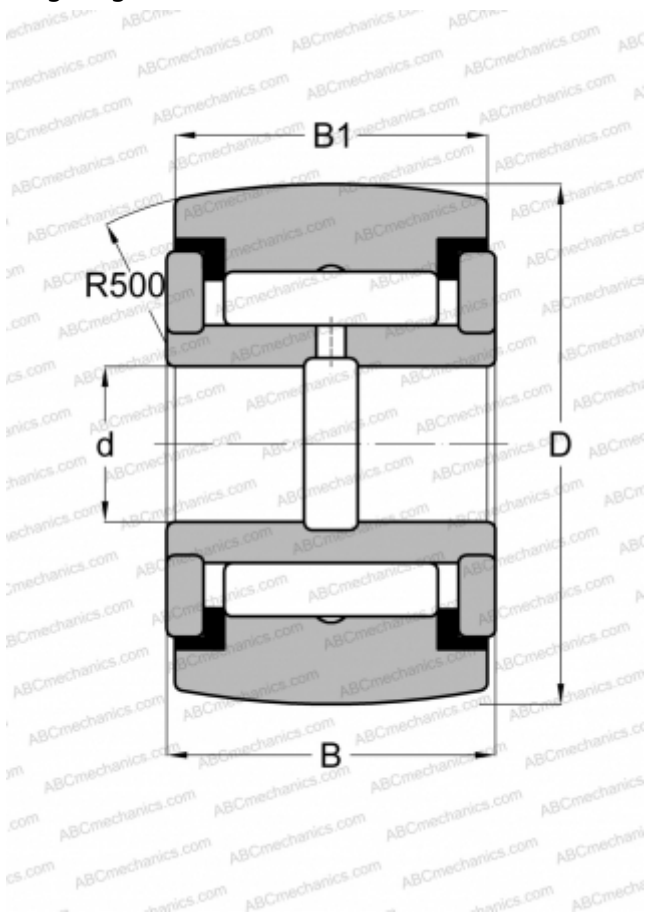

RF 18 PPY INA

Yoke type track roller

TYPE: Roller bearings, Yoke type track rollers, With axial guidance, Full complement needle roller set, sealing rings on both sides, inch size

Technical specification

DIMENSIONS, MM

d	7,938
D	28,575
B	17,463
B1	15,875

WEIGHT, KG

0,077

MANUFACTURER

[INA](#)

INTERCHANGE

ABC	YCRSC 18
McGill	CCYR 1 1/8 S
RBC	CY 36 L
SMITH BEARING	YR 1 1/8 XC
TORRINGTON	YCRSC 18
IKO	CRY 18 VUUR