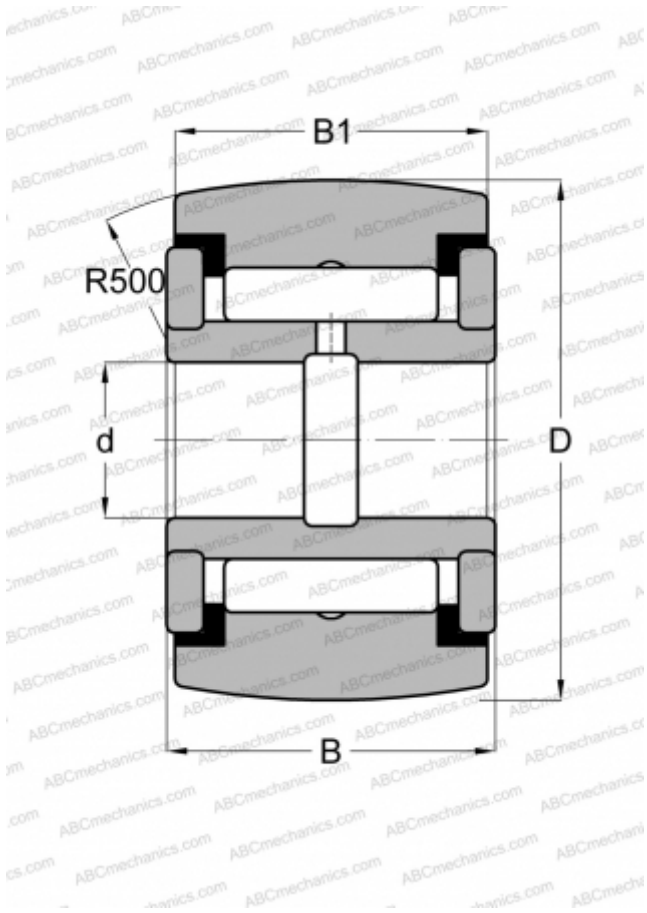

## RF 20 PPY INA

Yoke type track roller

TYPE: Roller bearings, Yoke type track rollers, With axial guidance, Full complement needle roller set, sealing rings on both sides, inch size

### Technical specification

#### DIMENSIONS, MM

d	9,525
D	31,750
B	20,638
B1	19,050

#### WEIGHT, KG

0,109