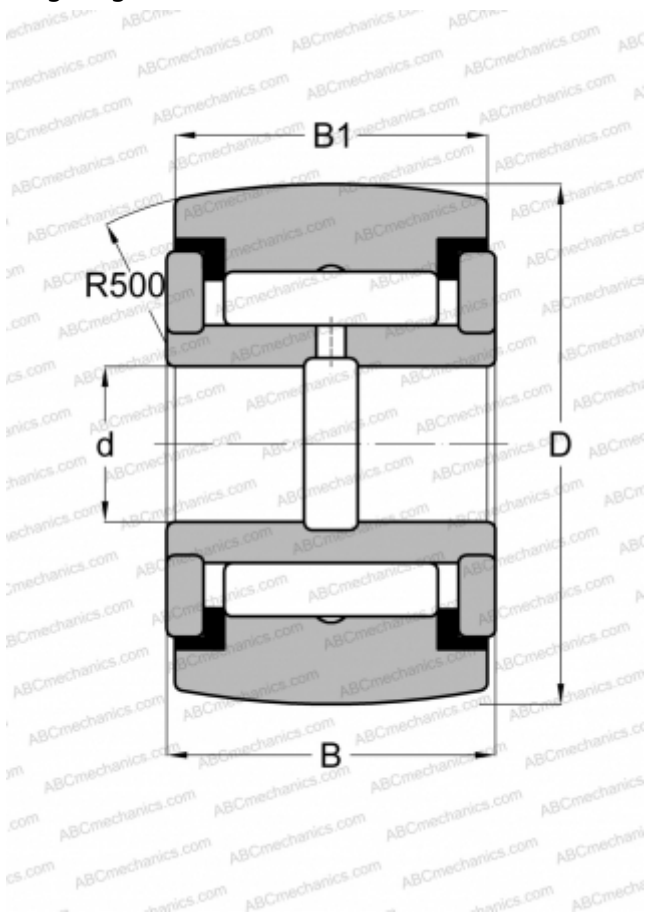

## YCRSC 22 ABC

Yoke type track roller

TYPE: Roller bearings, Yoke type track rollers, With axial guidance, Full complement needle roller set, sealing rings on both sides, inch size

### Technical specification

#### DIMENSIONS, MM

d	9,525
D	34,925
B	20,638
B1	19,050

#### WEIGHT, KG

0,136