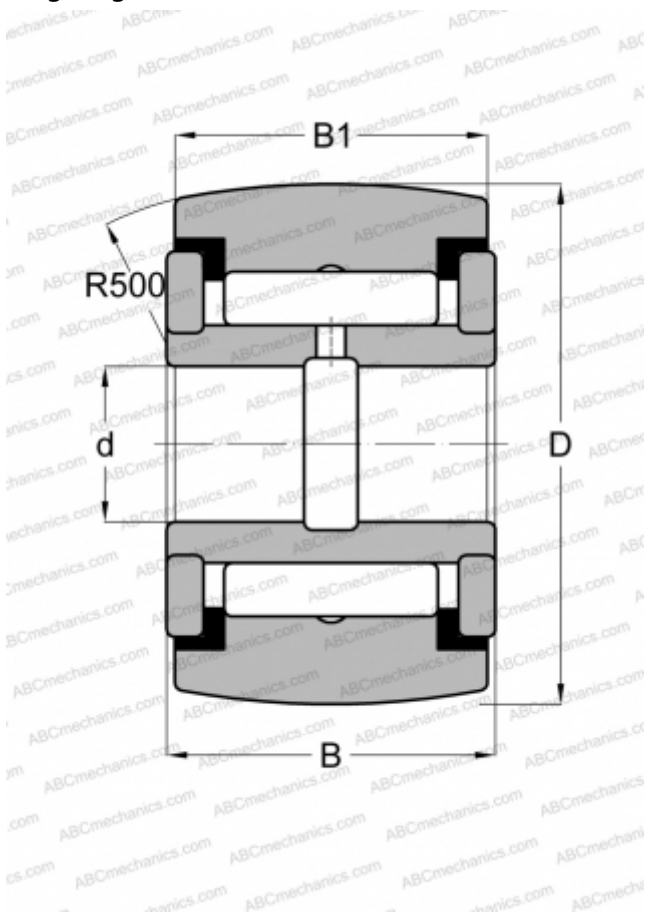

RF 22 PPY INA

Yoke type track roller

TYPE: Roller bearings, Yoke type track rollers, With axial guidance, Full complement needle roller set, sealing rings on both sides, inch size

Technical specification

DIMENSIONS, MM

d	9,525
D	34,925
B	20,638
B1	19,050

WEIGHT, KG

0,136

MANUFACTURER

[INA](#)

INTERCHANGE

ABC	YCRSC 22
McGill	CCYR 1 3/8 S
RBC	CY 44 L
SMITH BEARING	YR 1 3/8 XC
TORRINGTON	YCRSC 22
IKO	CRY 22 VUUR