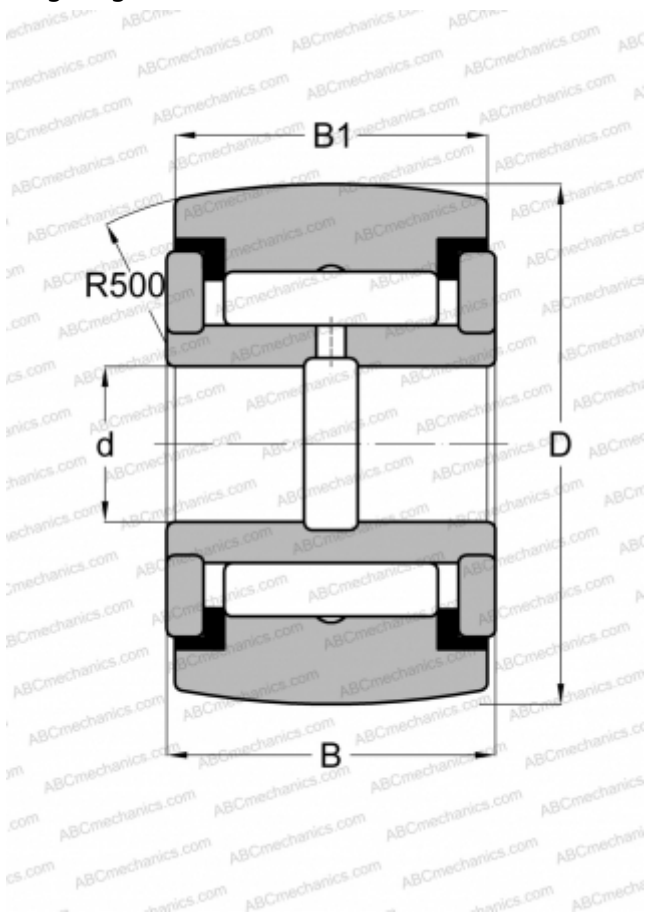

## YCRSC 22 TORRINGTON

Yoke type track roller

TYPE: Roller bearings, Yoke type track rollers, With axial guidance, Full complement needle roller set, sealing rings on both sides, inch size

### Technical specification

#### DIMENSIONS, MM

d	9,525
D	34,925
B	20,638
B1	19,050

#### WEIGHT, KG

0,136