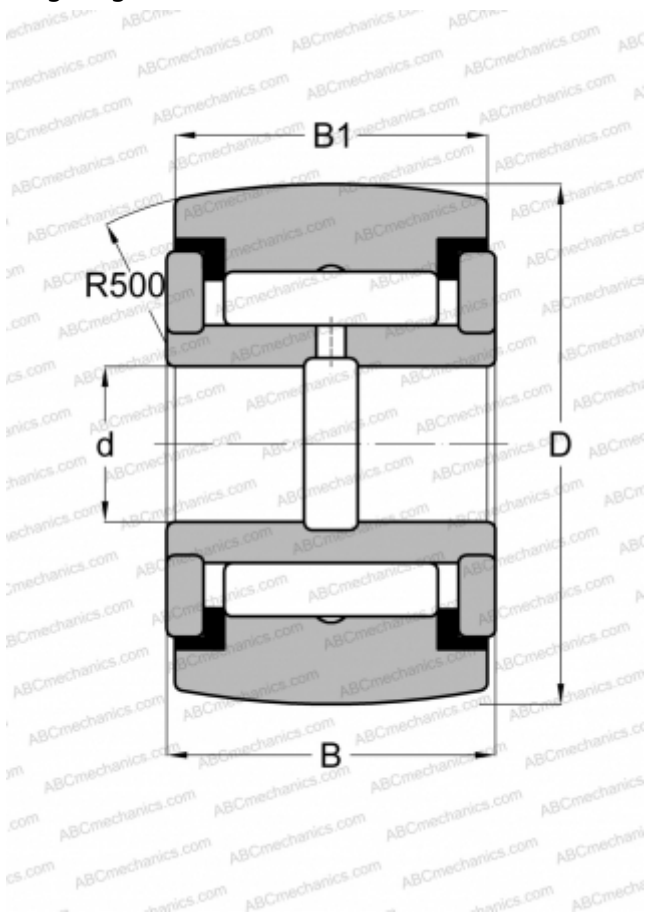

YCRSC 24 ABC

Yoke type track roller

TYPE: Roller bearings, Yoke type track rollers, With axial guidance, Full complement needle roller set, sealing rings on both sides, inch size

Technical specification

DIMENSIONS, MM

d	11,113
D	38,100
B	23,813
B1	22,225

WEIGHT, KG

0,186

MANUFACTURER

[ABC](#)

INTERCHANGE

INA	RF 24 PPY
McGill	CCYR 1 1/2 S
RBC	CY 48 L
SMITH BEARING	YR 1 1/2 XC
TORRINGTON	YCRSC 24
IKO	CRY 24 VUUR