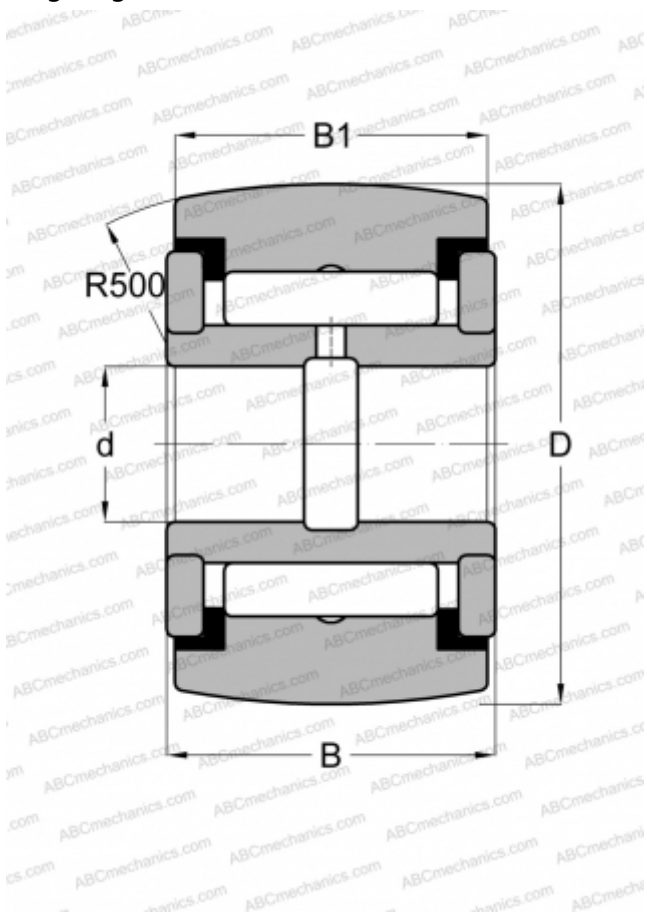

RF 24 PPY INA

Yoke type track roller

TYPE: Roller bearings, Yoke type track rollers, With axial guidance, Full complement needle roller set, sealing rings on both sides, inch size

Technical specification

DIMENSIONS, MM

d	11,113
D	38,100
B	23,813
B1	22,225

WEIGHT, KG

0,186

MANUFACTURER

[INA](#)

INTERCHANGE

ABC	YCRSC 24
McGill	CCYR 1 1/2 S
RBC	CY 48 L
SMITH BEARING	YR 1 1/2 XC
TORRINGTON	YCRSC 24
IKO	CRY 24 VUUR