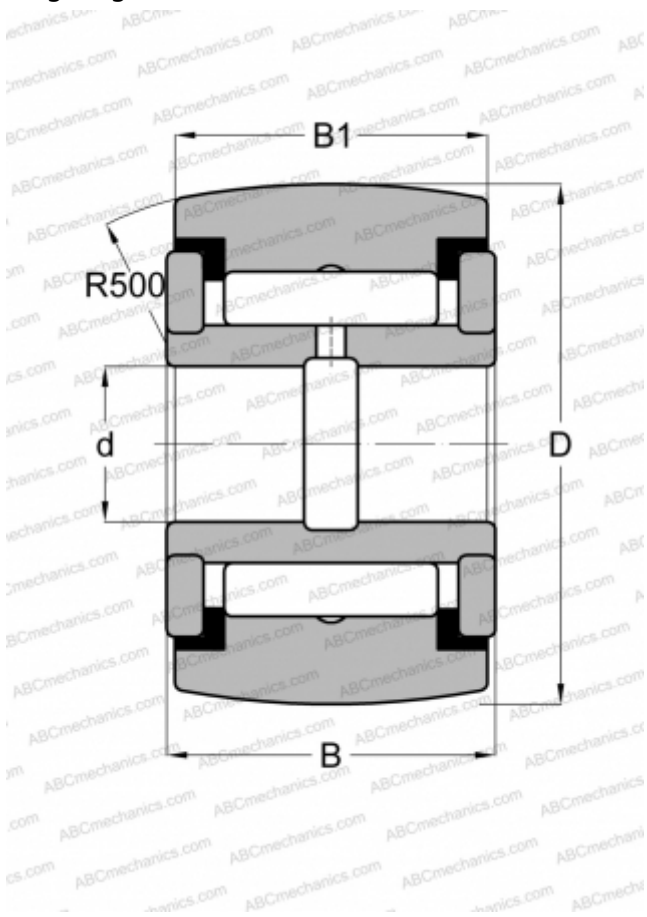

YCRSC 24 TORRINGTON

Yoke type track roller

TYPE: Roller bearings, Yoke type track rollers, With axial guidance, Full complement needle roller set, sealing rings on both sides, inch size

Technical specification

DIMENSIONS, MM

d	11,113
D	38,100
B	23,813
B1	22,225

WEIGHT, KG

0,186

MANUFACTURER

[TORRINGTON](#)

INTERCHANGE

ABC	YCRSC 24
INA	RF 24 PPY
McGill	CCYR 1 1/2 S
RBC	CY 48 L
SMITH BEARING	YR 1 1/2 XC
IKO	CRY 24 VUUR