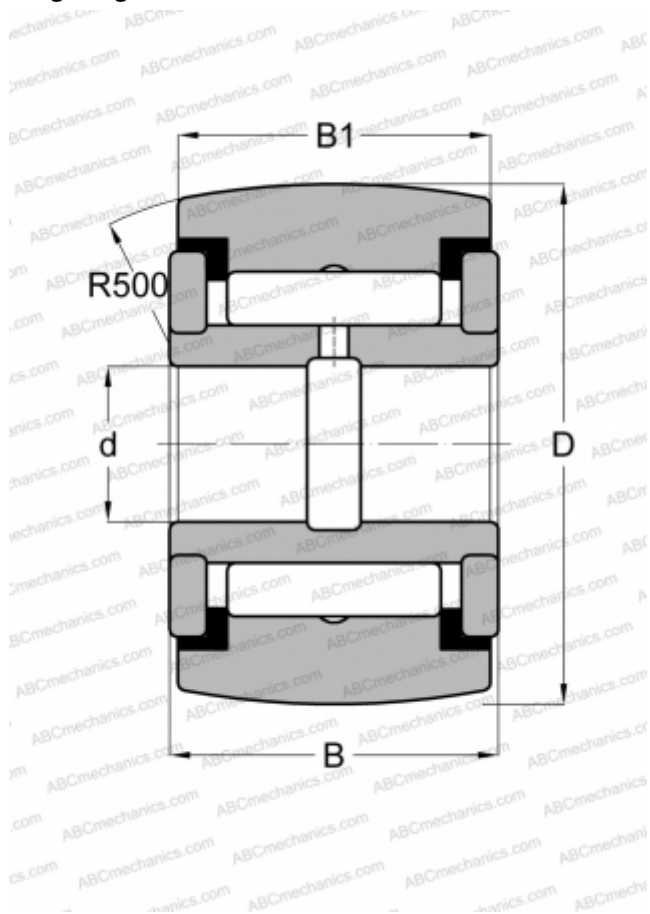

YCRSC 26 ABC

Yoke type track roller

TYPE: Roller bearings, Yoke type track rollers, With axial guidance, Full complement needle roller set, sealing rings on both sides, inch size

Technical specification

DIMENSIONS, MM

d	11,113
D	41,275
B	23,813
B1	22,225

WEIGHT, KG

0,227

MANUFACTURER

[ABC](#)

INTERCHANGE

INA	RF 26 PPY
McGill	CCYR 1 5/8 S
RBC	CY 52 L
SMITH BEARING	YR 1 5/8 XC
TORRINGTON	YCRSC 26
IKO	CRY 26 VUUR