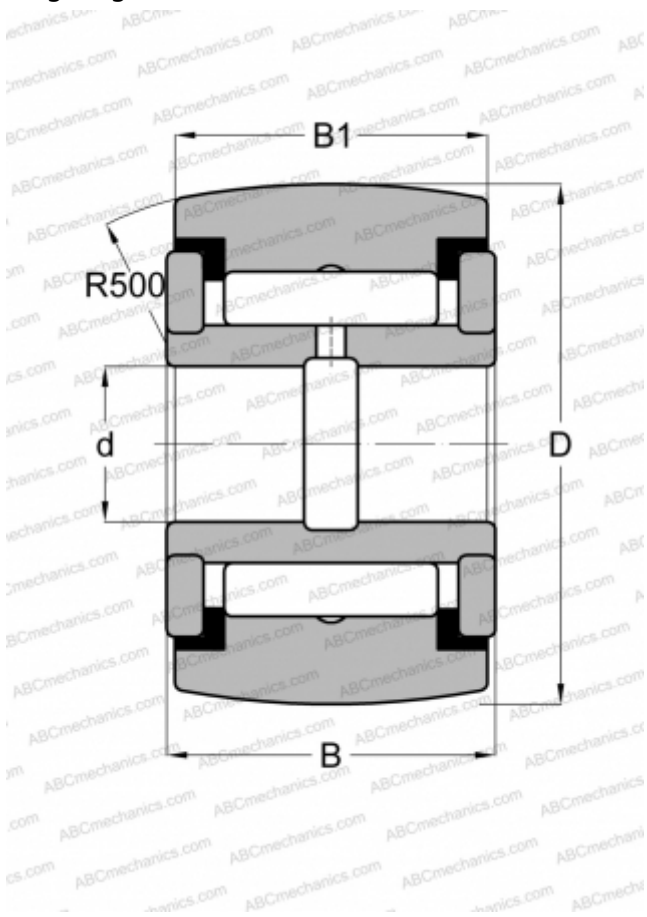

CY 52 L RBC

Yoke type track roller

TYPE: Roller bearings, Yoke type track rollers, With axial guidance, Full complement needle roller set, sealing rings on both sides, inch size

Technical specification

DIMENSIONS, MM

d	11,113
D	41,275
B	23,813
B1	22,225

WEIGHT, KG

0,227

MANUFACTURER

[RBC](#)

INTERCHANGE

ABC	YCRSC 26
INA	RF 26 PPY
McGill	CCYR 1 5/8 S
SMITH BEARING	YR 1 5/8 XC
TORRINGTON	YCRSC 26
IKO	CRY 26 VUUR