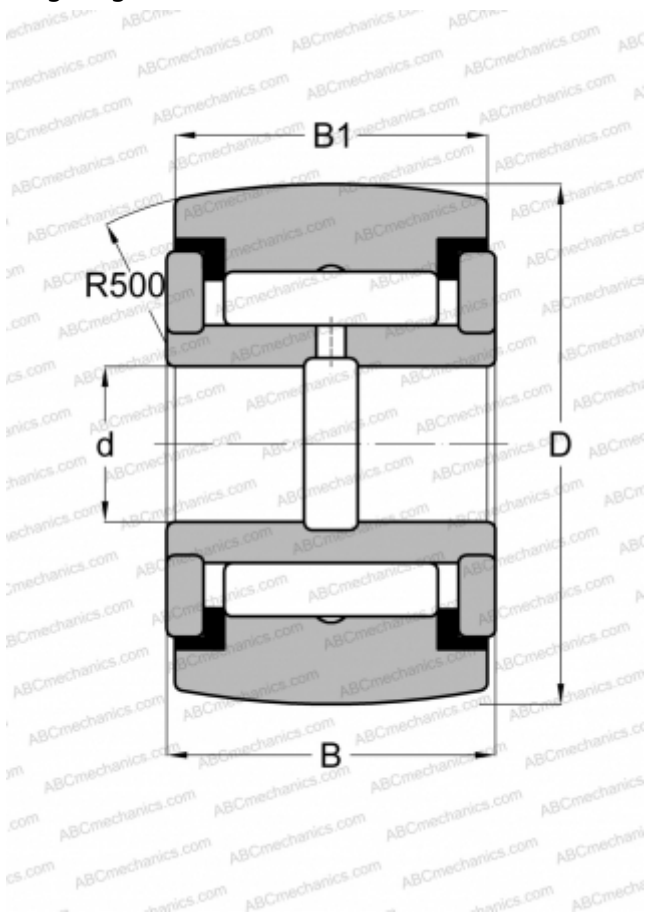

## YR 1 5/8 XC SMITH BEARING

Yoke type track roller

TYPE: Roller bearings, Yoke type track rollers, With axial guidance, Full complement needle roller set, sealing rings on both sides, inch size

### Technical specification

#### DIMENSIONS, MM

d	11,113
D	41,275
B	23,813
B1	22,225

#### WEIGHT, KG

0,227