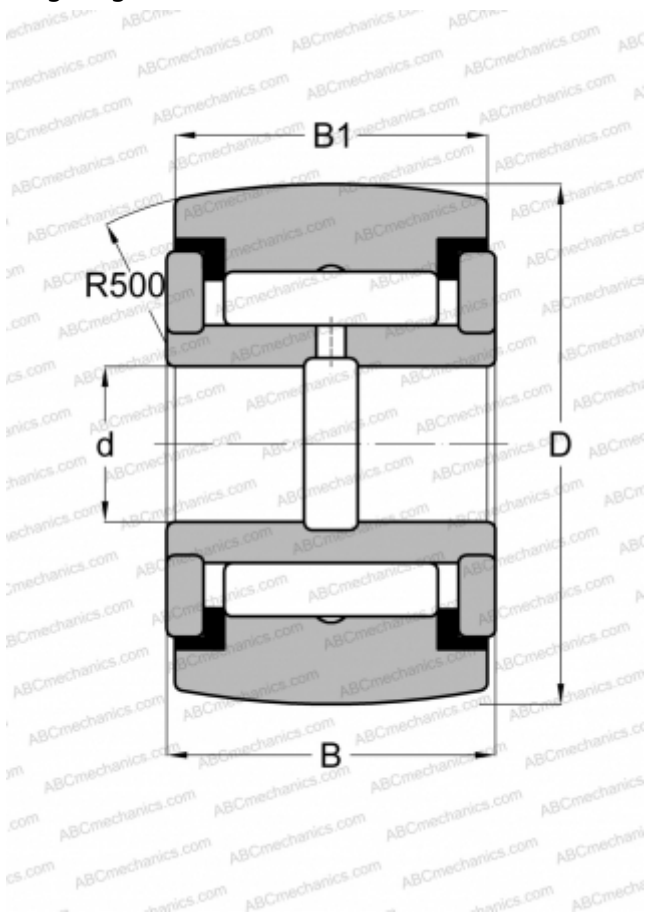

YCRSC 26 TORRINGTON

Yoke type track roller

TYPE: Roller bearings, Yoke type track rollers, With axial guidance, Full complement needle roller set, sealing rings on both sides, inch size

Technical specification

DIMENSIONS, MM

d	11,113
D	41,275
B	23,813
B1	22,225

WEIGHT, KG

0,227

MANUFACTURER

[TORRINGTON](#)

INTERCHANGE

ABC	YCRSC 26
INA	RF 26 PPY
McGill	CCYR 1 5/8 S
RBC	CY 52 L
SMITH BEARING	YR 1 5/8 XC
IKO	CRY 26 VUUR