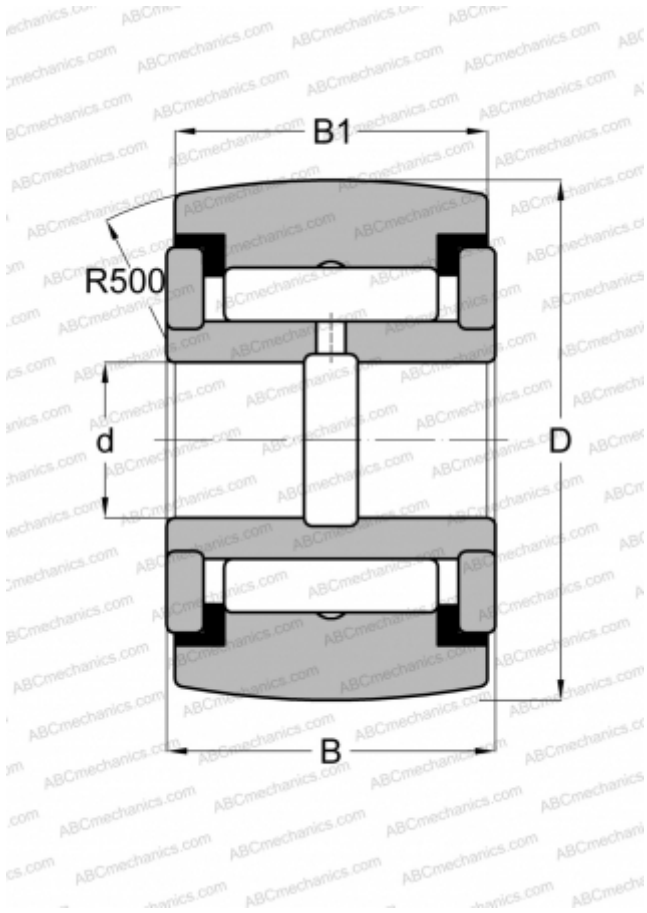

YCRSC 28 ABC

Yoke type track roller

TYPE: Roller bearings, Yoke type track rollers, With axial guidance, Full complement needle roller set, sealing rings on both sides, inch size

Technical specification

DIMENSIONS, MM

d	12,700
D	44,450
B	26,988
B1	25,400

WEIGHT, KG

0,290

MANUFACTURER

[ABC](#)

INTERCHANGE

INA	RF 28 PPY
McGill	CCYR 1 3/4 S
RBC	CY 56 L
SMITH BEARING	YR 1 3/4 XC
TORRINGTON	YCRSC 28
IKO	CRY 28 VUUR