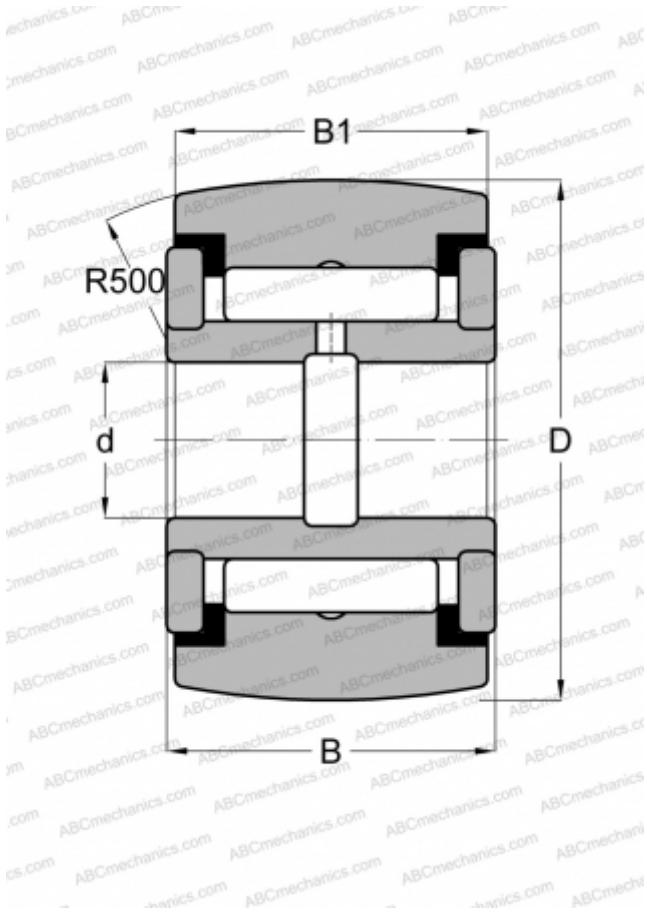

## RF 28 PPY INA

Yoke type track roller

TYPE: Roller bearings, Yoke type track rollers, With axial guidance, Full complement needle roller set, sealing rings on both sides, inch size

### Technical specification

#### DIMENSIONS, MM

d	12,700
D	44,450
B	26,988
B1	25,400

#### WEIGHT, KG

0,290