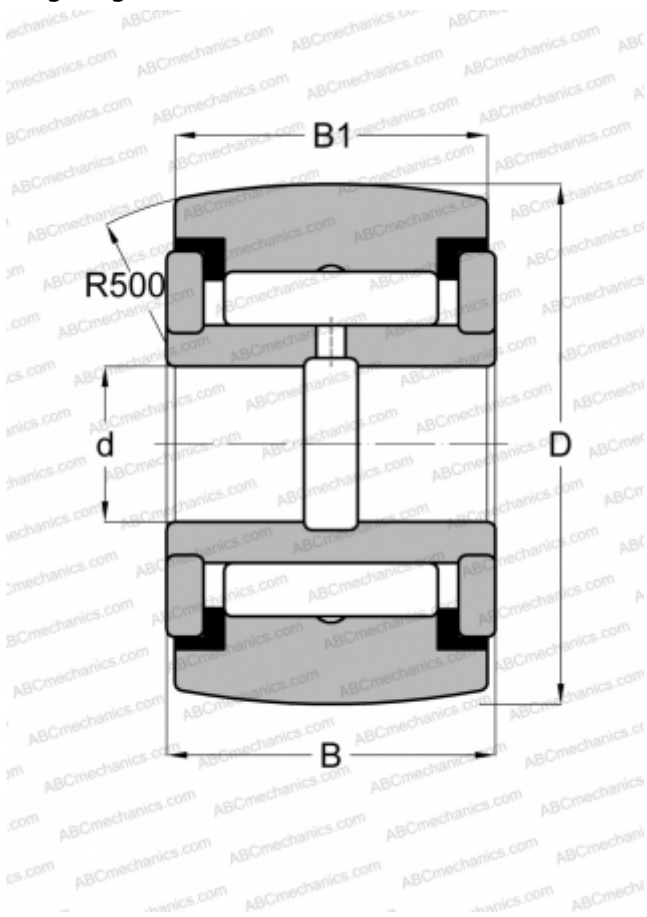

RF 30 PPY INA

Yoke type track roller

TYPE: Roller bearings, Yoke type track rollers, With axial guidance, Full complement needle roller set, sealing rings on both sides, inch size

Technical specification

DIMENSIONS, MM

d	12,700
D	47,625
B	26,988
B1	25,400

WEIGHT, KG

0,363

MANUFACTURER

[INA](#)

INTERCHANGE

ABC	YCRSC 30
McGill	CCYR 1 7/8 S
RBC	CY 60 L
SMITH BEARING	YR 1 7/8 XC
TORRINGTON	YCRSC 30
IKO	CRY 30 VUUR