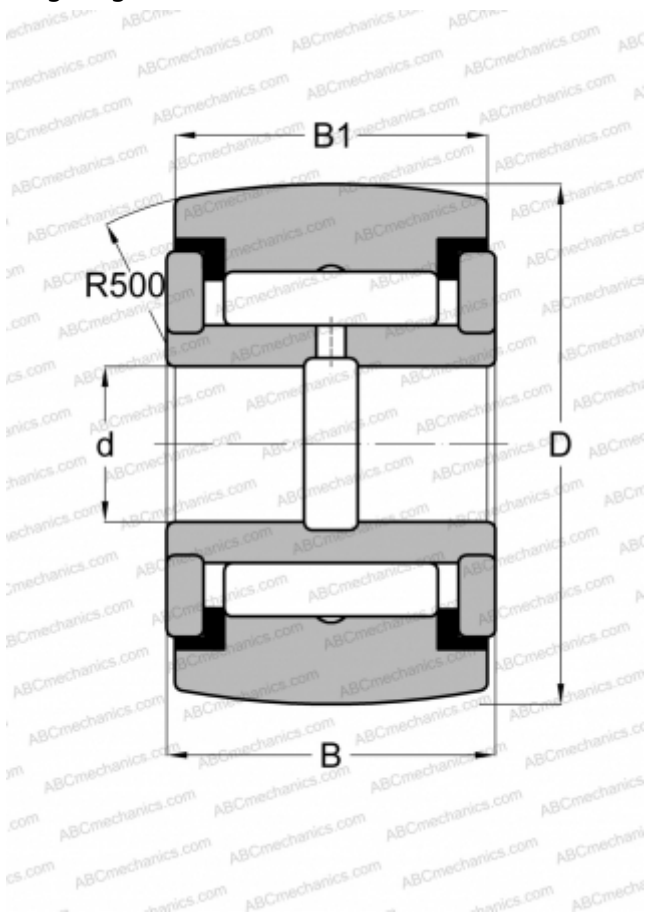

CY 60 L RBC

Yoke type track roller

TYPE: Roller bearings, Yoke type track rollers, With axial guidance, Full complement needle roller set, sealing rings on both sides, inch size

Technical specification

DIMENSIONS, MM

d	12,700
D	47,625
B	26,988
B1	25,400

WEIGHT, KG

0,363

MANUFACTURER

[RBC](#)

INTERCHANGE

ABC	YCRSC 30
INA	RF 30 PPY
McGill	CCYR 1 7/8 S
SMITH BEARING	YR 1 7/8 XC
TORRINGTON	YCRSC 30
IKO	CRY 30 VUUR