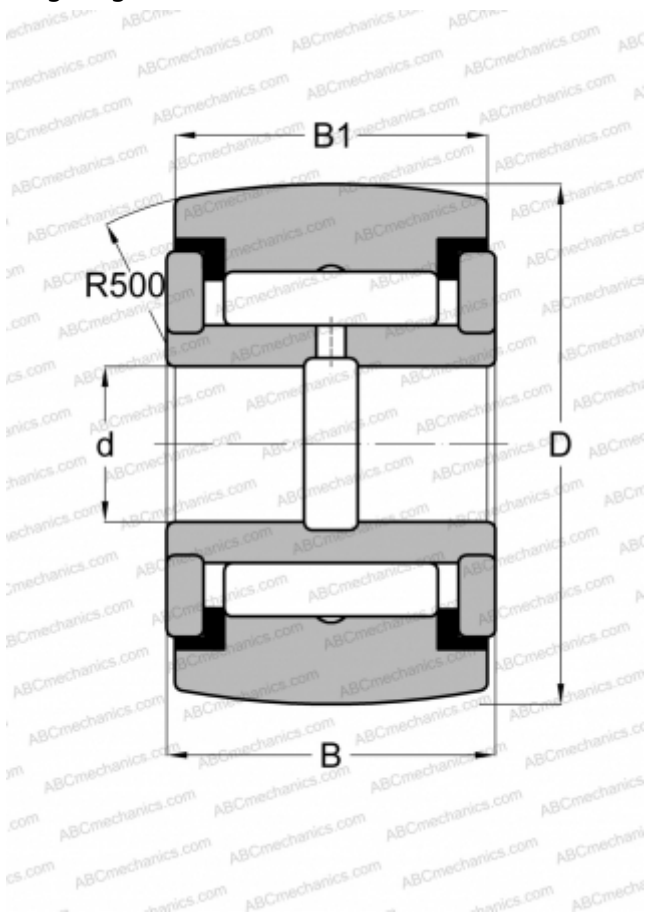

## CY 72 L RBC

Yoke type track roller

TYPE: Roller bearings, Yoke type track rollers, With axial guidance, Full complement needle roller set, sealing rings on both sides, inch size

### Technical specification

#### DIMENSIONS, MM

d	15,875
D	57,150
B	33,338
B1	31,750

#### WEIGHT, KG

0,599