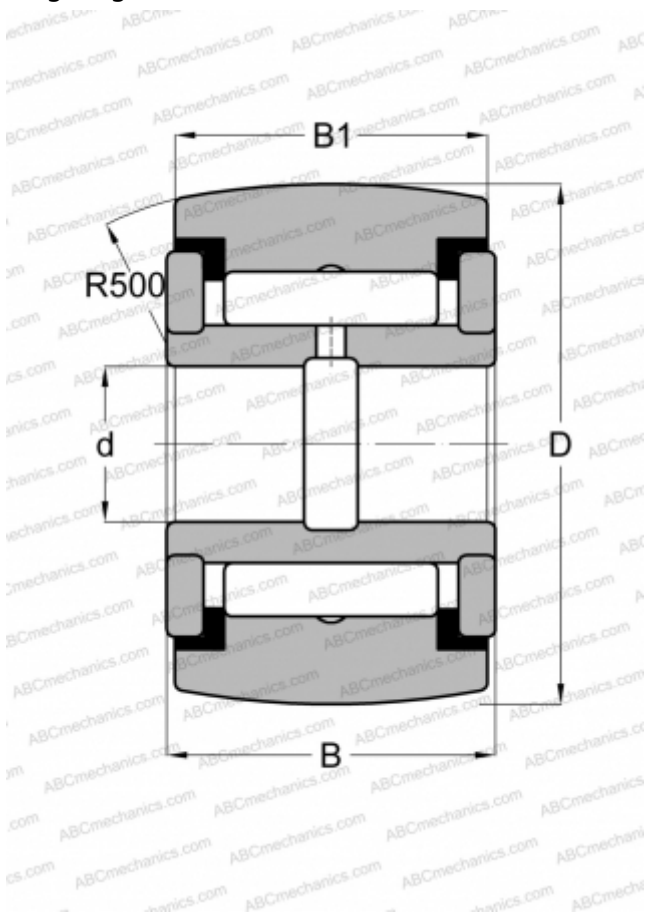

## YCRSC 36 TORRINGTON

Yoke type track roller

TYPE: Roller bearings, Yoke type track rollers, With axial guidance, Full complement needle roller set, sealing rings on both sides, inch size

### Technical specification

#### DIMENSIONS, MM

d	15,875
D	57,150
B	33,338
B1	31,750

#### WEIGHT, KG

0,599