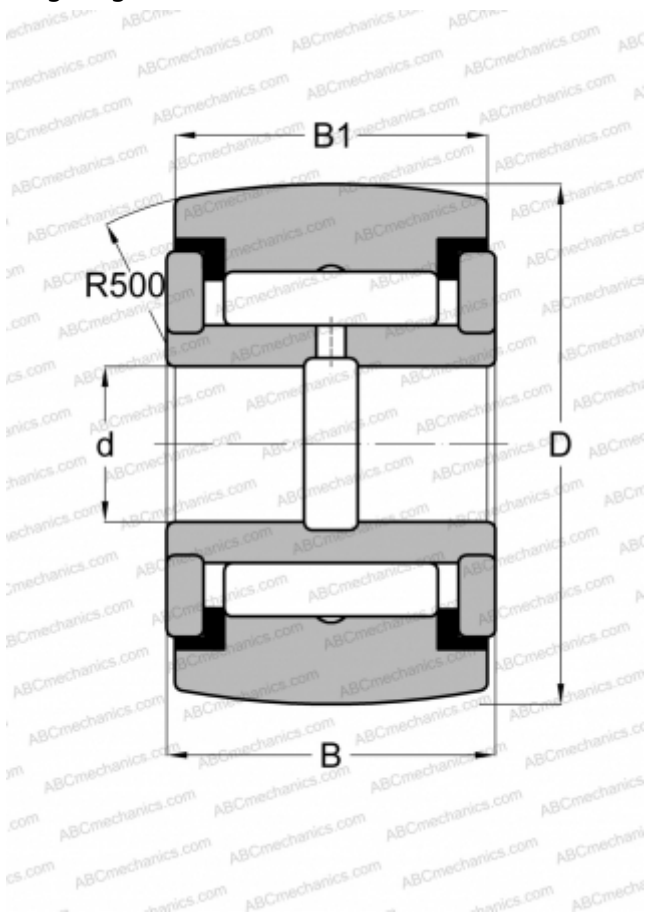

## CY 96 L RBC

Yoke type track roller

TYPE: Roller bearings, Yoke type track rollers, With axial guidance, Full complement needle roller set, sealing rings on both sides, inch size

### Technical specification

#### DIMENSIONS, MM

d	25,400
D	76,200
B	46,038
B1	44,450

#### WEIGHT, KG

1,406