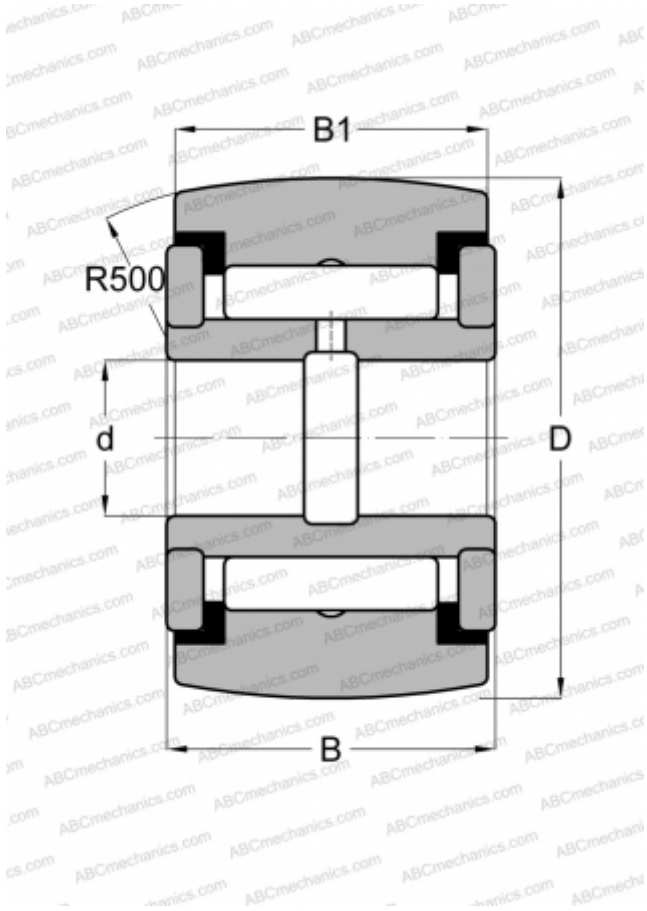

## YCRSC 52 ABC

Yoke type track roller

TYPE: Roller bearings, Yoke type track rollers, With axial guidance, Full complement needle roller set, sealing rings on both sides, inch size

### Technical specification

#### DIMENSIONS, MM

d	25,400
D	82,550
B	46,038
B1	44,450

#### WEIGHT, KG

1,642