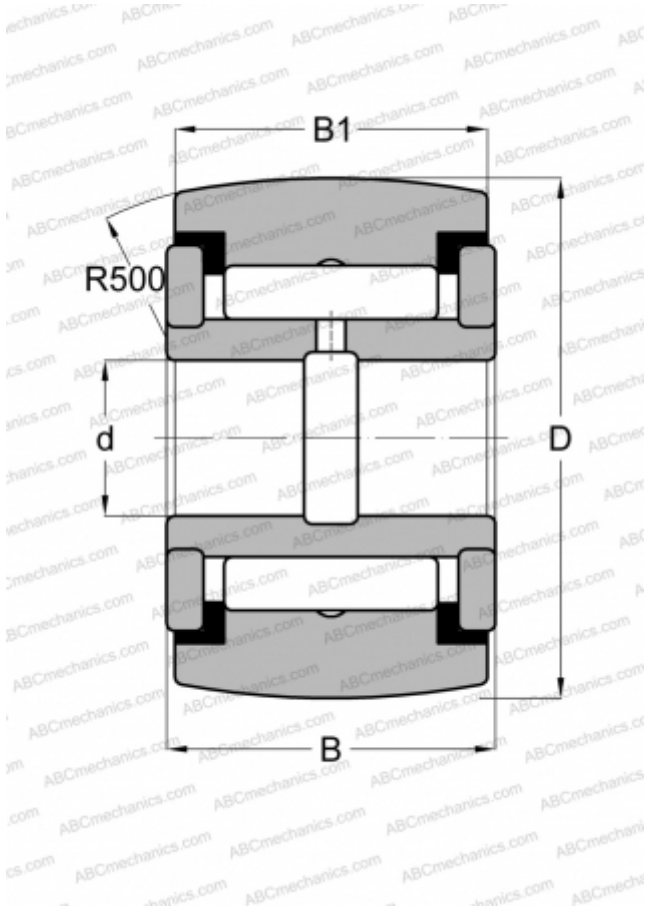

## CY 104 L RBC

Yoke type track roller

TYPE: Roller bearings, Yoke type track rollers, With axial guidance, Full complement needle roller set, sealing rings on both sides, inch size

### Technical specification

#### DIMENSIONS, MM

d	25,400
D	82,550
B	46,038
B1	44,450

#### WEIGHT, KG

1,642