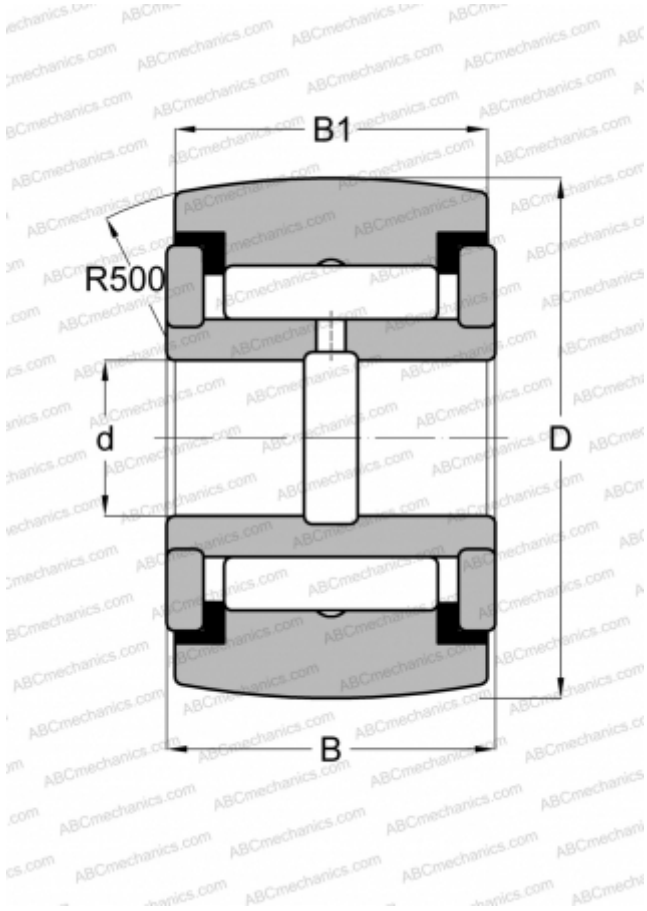

YCRSC 56 TORRINGTON

Yoke type track roller

TYPE: Roller bearings, Yoke type track rollers, With axial guidance, Full complement needle roller set, sealing rings on both sides, inch size

Technical specification

DIMENSIONS, MM

d	28,575
D	88,900
B	52,388
B1	50,800

WEIGHT, KG

2,245

MANUFACTURER

[TORRINGTON](#)

INTERCHANGE

ABC	YCRSC 56
INA	RF 56 PPY
McGill	CCYR 3 1/2 S
RBC	CY 112 L
SMITH BEARING	YR 3 1/2 XC
IKO	CRY 56 VUUR