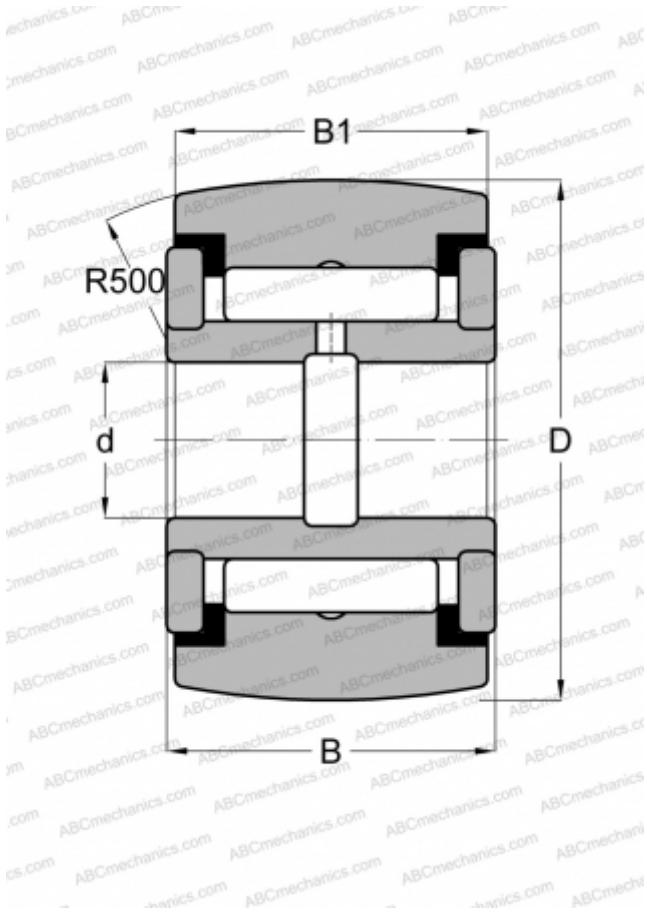

## YCRSC 64 ABC

Yoke type track roller

TYPE: Roller bearings, Yoke type track rollers, With axial guidance, Full complement needle roller set, sealing rings on both sides, inch size

### Technical specification

#### DIMENSIONS, MM

d	31,750
D	101,600
B	58,738
B1	57,150

#### WEIGHT, KG

3,198